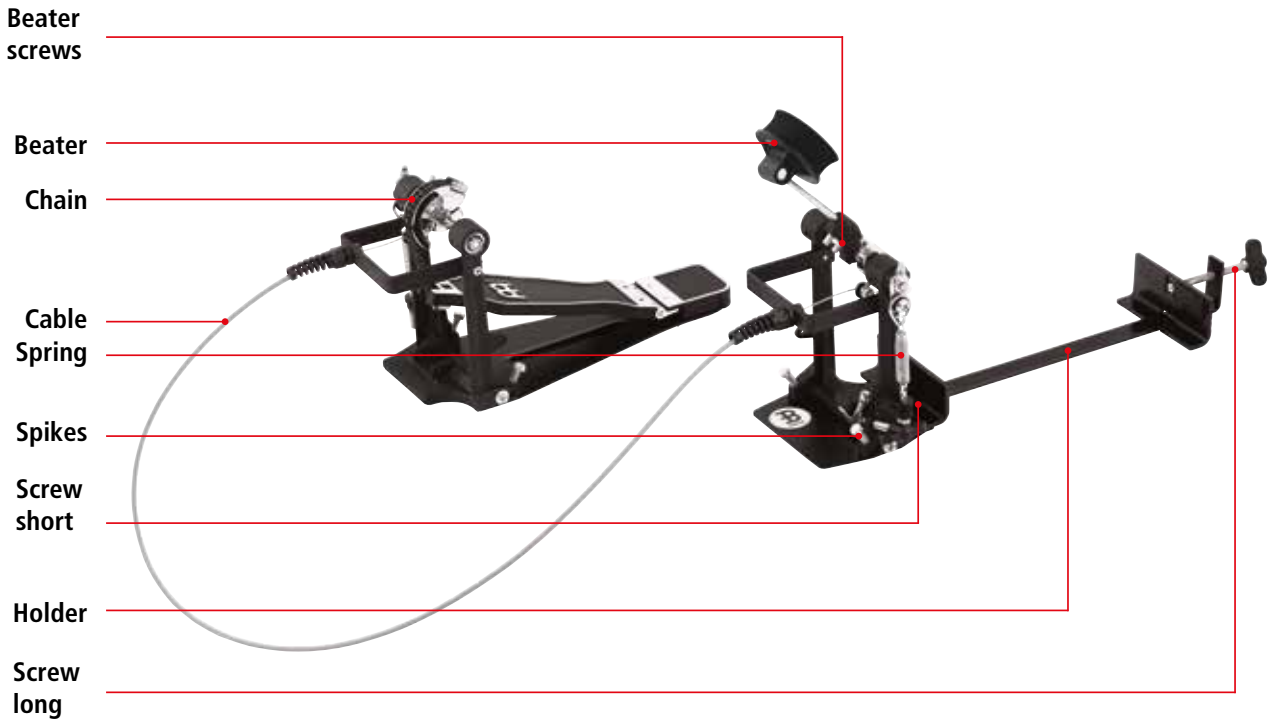

REPLACEMENT PARTS

Model No.	Beater screws	Beater	Chain	Spring	Spikes	Screw short	Holder	Screw long	Cable	Key
CAJON PEDAL										
TMCP	SPARE-59	SPARE-60	SPARE-58	SPARE-56	SPARE-62	SPARE-55	SPARE-61	SPARE-54	SPARE-57	KEY-15