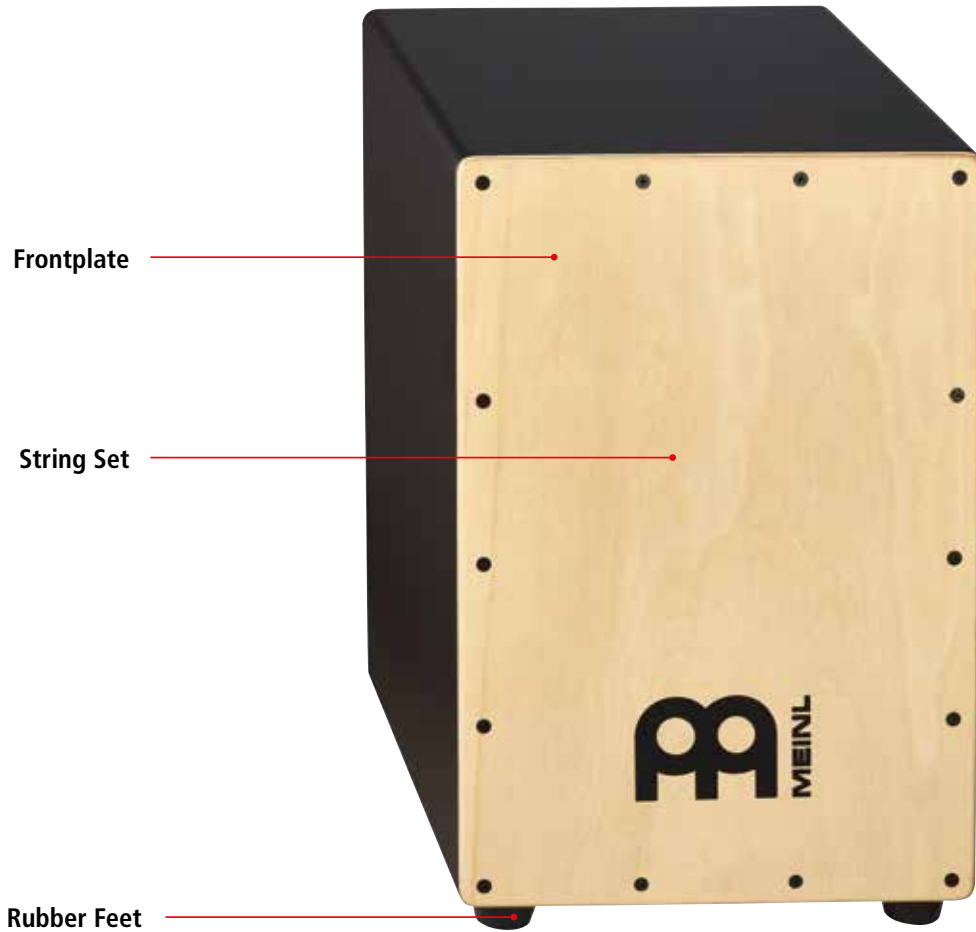

HEADLINER® SERIES STRING & SNARE CAJONS

				REPLACEMENT PARTS		
Model No.	Width	Height	Depth	Frontplate Maple	Snare	Rubber Feet
HEADLINER® SERIES SNARE CAJON						
MCAJ100BK-MA	11 3/4"	18"	11 3/4"	FP-MC100BK-MA	SPARE-38	SPARE-79

V16.1 Features subject to change without notice. Not responsible for typographical errors.