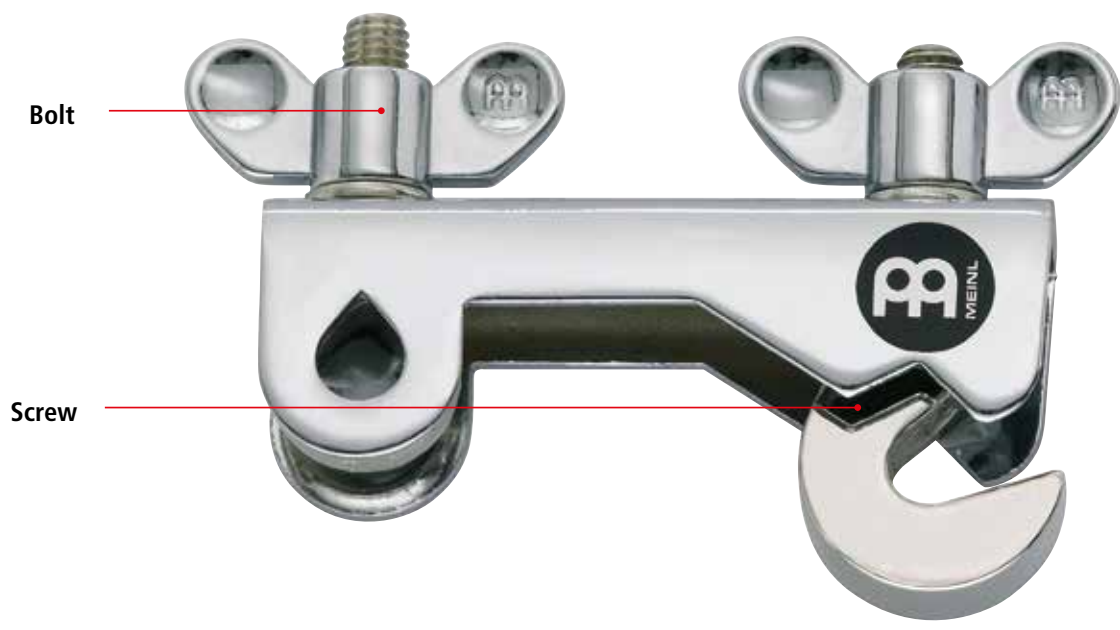

		REPLACEMENT PARTS
Model No.		Screw
CYMBAL ATTACHMENT		
MCA		SPARE-48

V16.1 Features subject to change without notice. Not responsible for typographical errors.

Model No.	REPLACEMENT PARTS	
	Bolt	Screw
MULTI CLAMP, ONE MOUNT		
MC-1	SPARE-45	SPARE-47

V16.1 Features subject to change without notice. Not responsible for typographical errors.

Model No.	REPLACEMENT PARTS		
	Holder plate	Screw set	Screw + Bolt
MULTI CLAMP, ONE MOUNT			
HMC-1	SPARE-65	SPARE-64	SPARE-63

Model No.	REPLACEMENT PARTS	
	Bolt	Screw
MULTI CLAMP, TWO MOUNTS		
MC-2	SPARE-45	SPARE-47

Model No.	REPLACEMENT PARTS	
	Bolt	Screw
MULTI CLAMP, FOUR MOUNTS		
MC-4	SPARE-45	SPARE-47

Model No.	REPLACEMENT PARTS	
	Bolt	Screw
CLAMP		
CLAMP	SPARE-45	SPARE-49