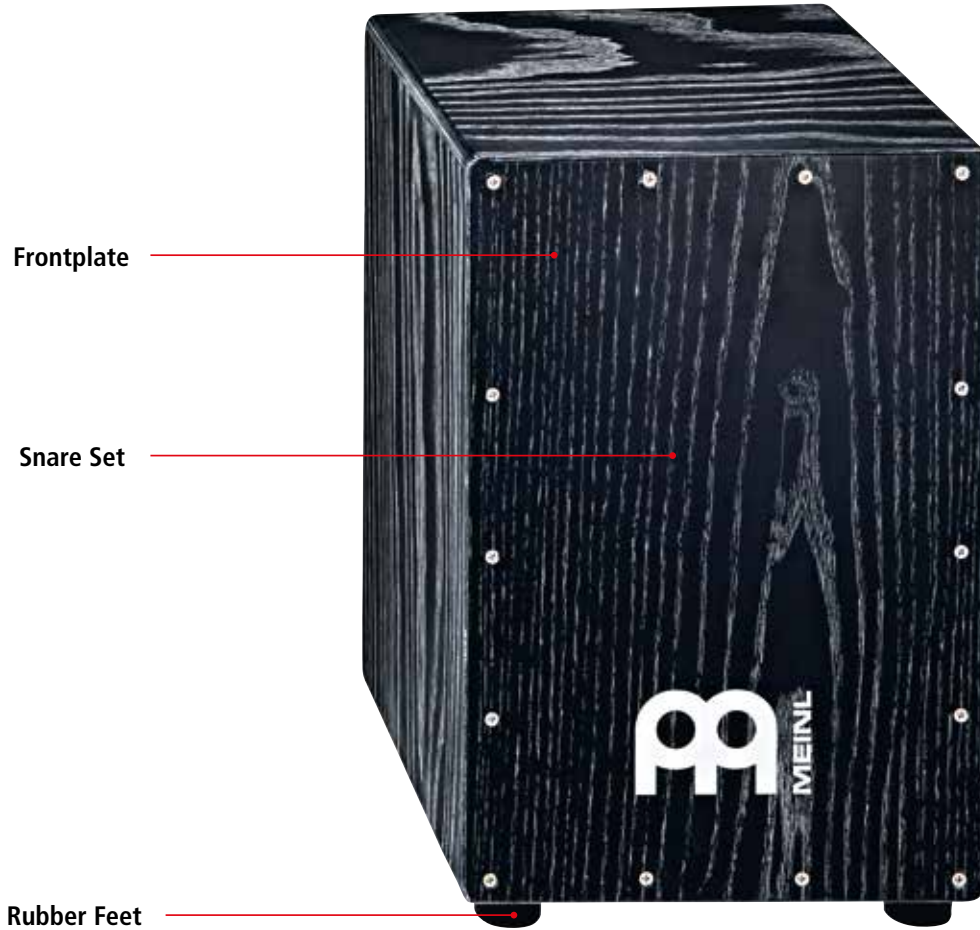

HEADLINER® DESIGNER SERIES CAJONS

				REPLACEMENT PARTS		
Model No.	Width	Height	Depth	Frontplate	Snare	Rubber Feet
HEADLINER® DESIGNER SERIES SNARE CAJON						
MCAJ100VBK	11 3/4"	18"	11 3/4"	FP-MCAJ100VBK	SPARE-38	SPARE-79
MCAJ100VBR	11 3/4"	18"	11 3/4"	FP-MCAJ100VBR	SPARE-38	SPARE-79

V16.1 Features subject to change without notice. Not responsible for typographical errors.