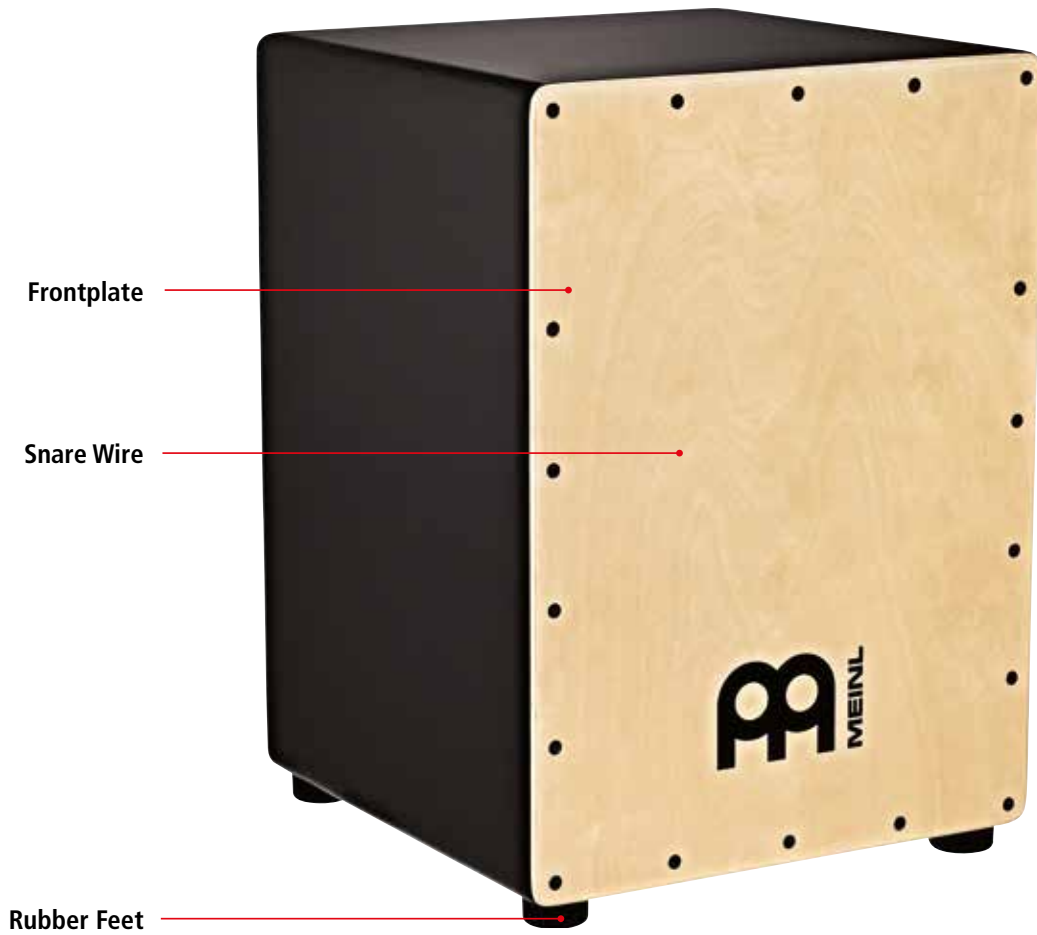

REPLACEMENT PARTS		
Model No.	Width	Height	Depth	Frontplate Maple	Snare Wire	Rubber Feet
MAPLE BASS CAJON						
JBCAJBK-MA	13 1/2"	19 1/4"	14"	FP-JBCAJBK-MA	SPARE-38	SPARE-79

V16.1 Features subject to change without notice. Not responsible for typographical errors.