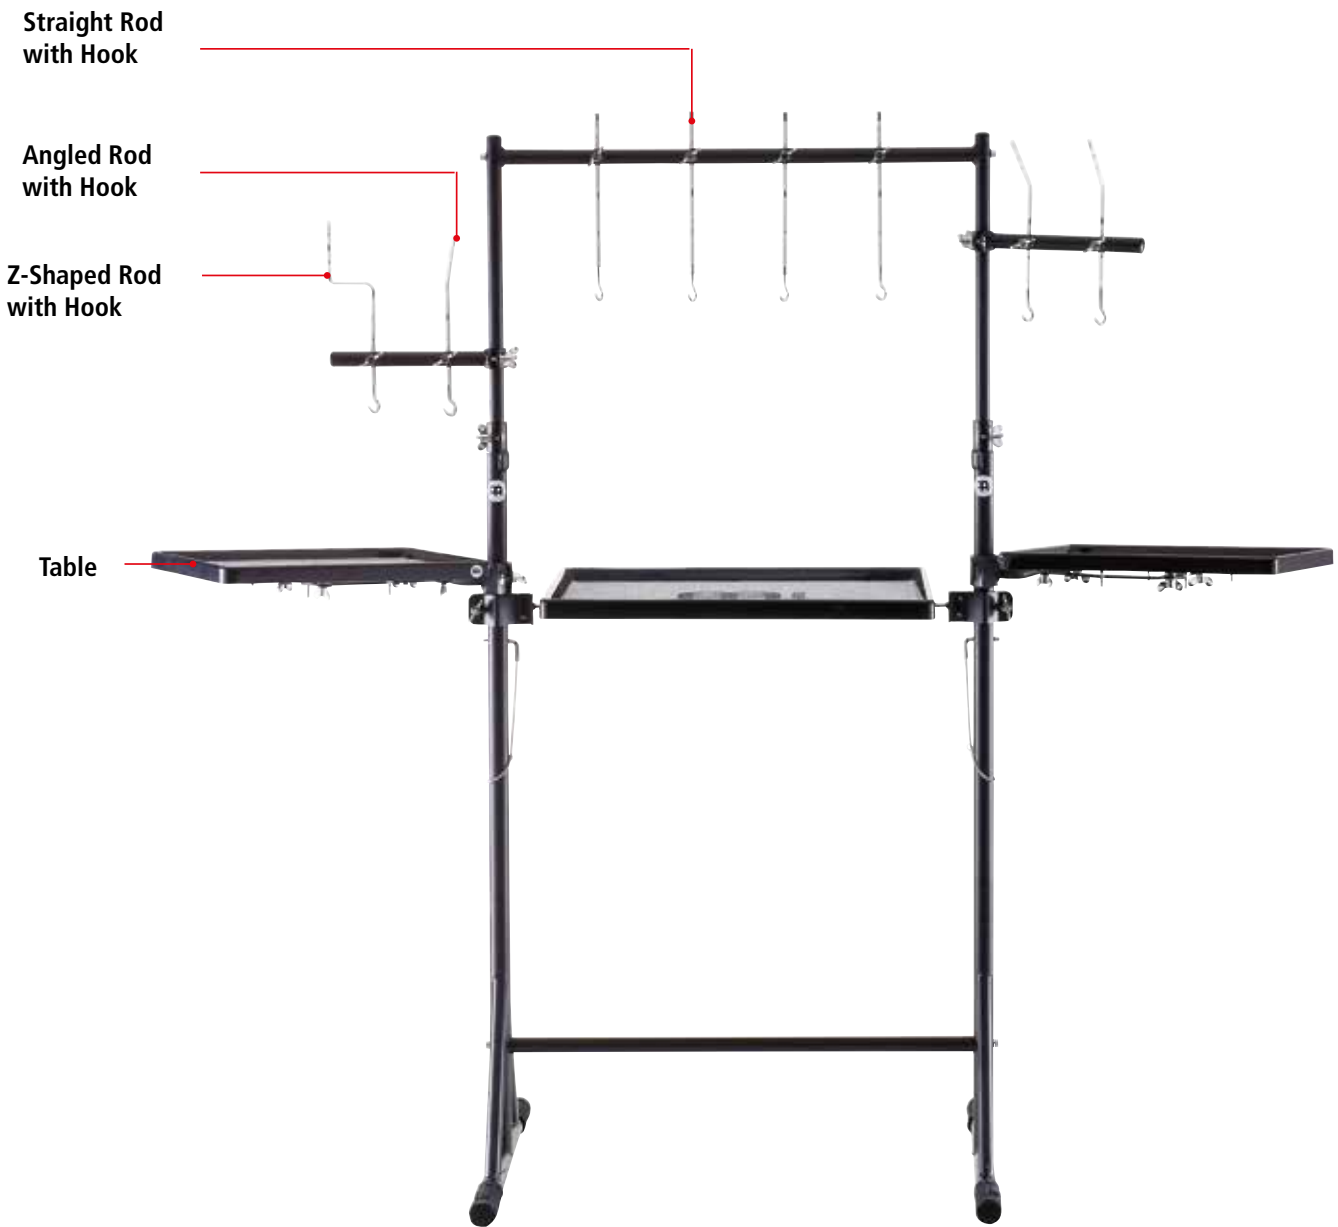

PERCUSSION WORKSTATION

REPLACEMENT PARTS

Model No.	Straight Rod with Hook	Angled Rod with Hook	Z-Shaped Rod with Hook	Table
PERCUSSION WORKSTATION				
TMPWS	MC-R1-H	MC-R2-H	MC-R3-H	MC-PT

V16.1 Features subject to change without notice. Not responsible for typographical errors.