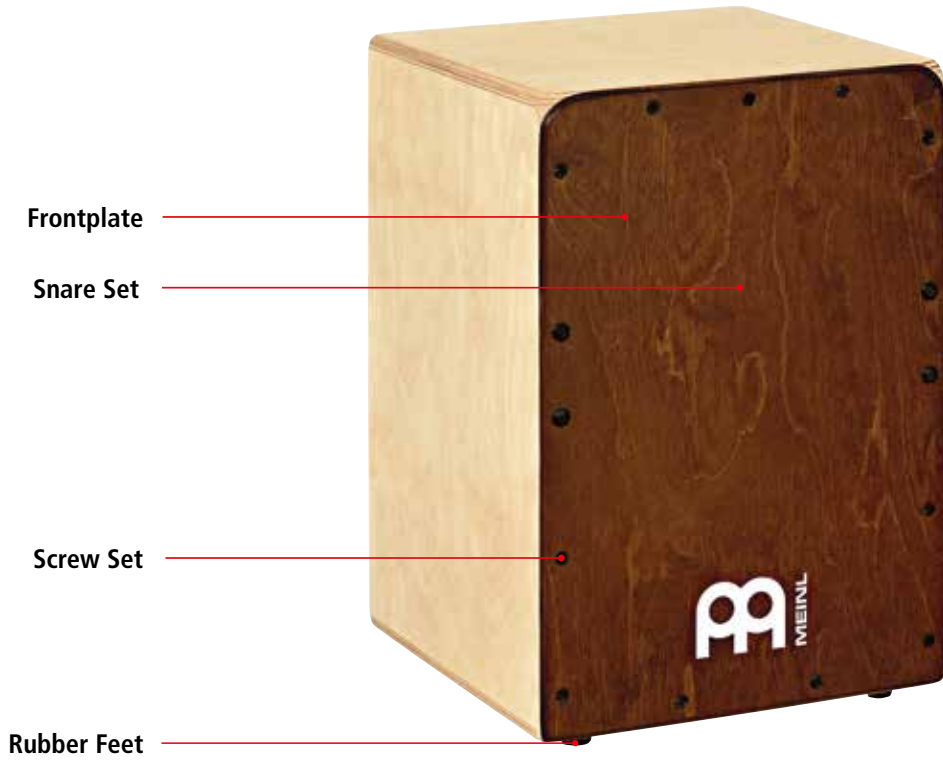

Model No.	Width	Height	Depth	REPLACEMENT PARTS			
				Frontplate	Snare	Screw Set	Rubber Feet
JAM CAJON							
JC50AB	10 1/2"	15"	10 1/4"	FP-JC50AB	SPARE-92	SPARE-91	SPARE-79
JC50AB-B	10 1/2"	15"	10 1/4"	FP-JC50B	SPARE-92	SPARE-91	SPARE-79
JC50B	10 1/2"	15"	10 1/4"	FP-JC50B	SPARE-92	SPARE-91	SPARE-79
JC50DE	10 1/2"	15"	10 1/4"	FP-JC50DE	SPARE-92	SPARE-91	SPARE-79
JC50HA	10 1/2"	15"	10 1/4"	FP-JC50HA	SPARE-92	SPARE-91	SPARE-79

V16.1 Features subject to change without notice. Not responsible for typographical errors.