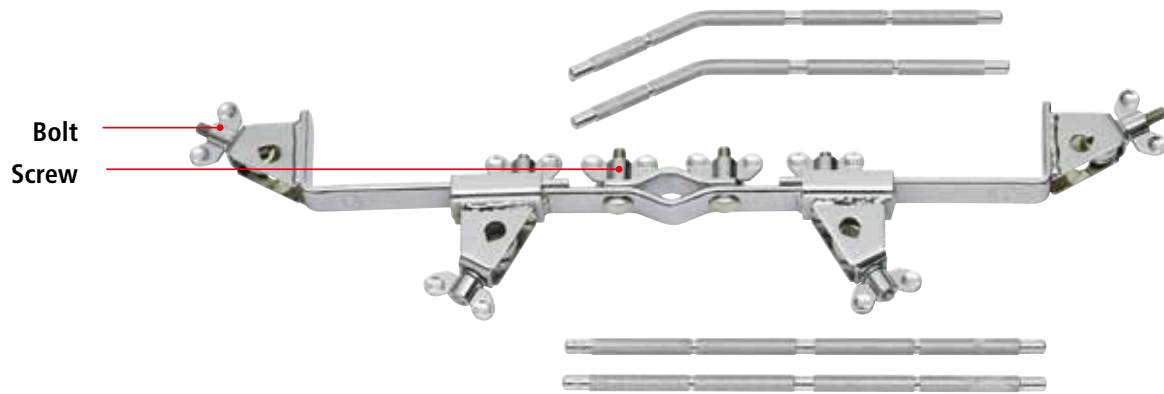

Model No.	REPLACEMENT PARTS	
	Bolt	Screw
MULTI CLAMP, FOUR MOUNTS		
MC-4	SPARE-45	SPARE-47