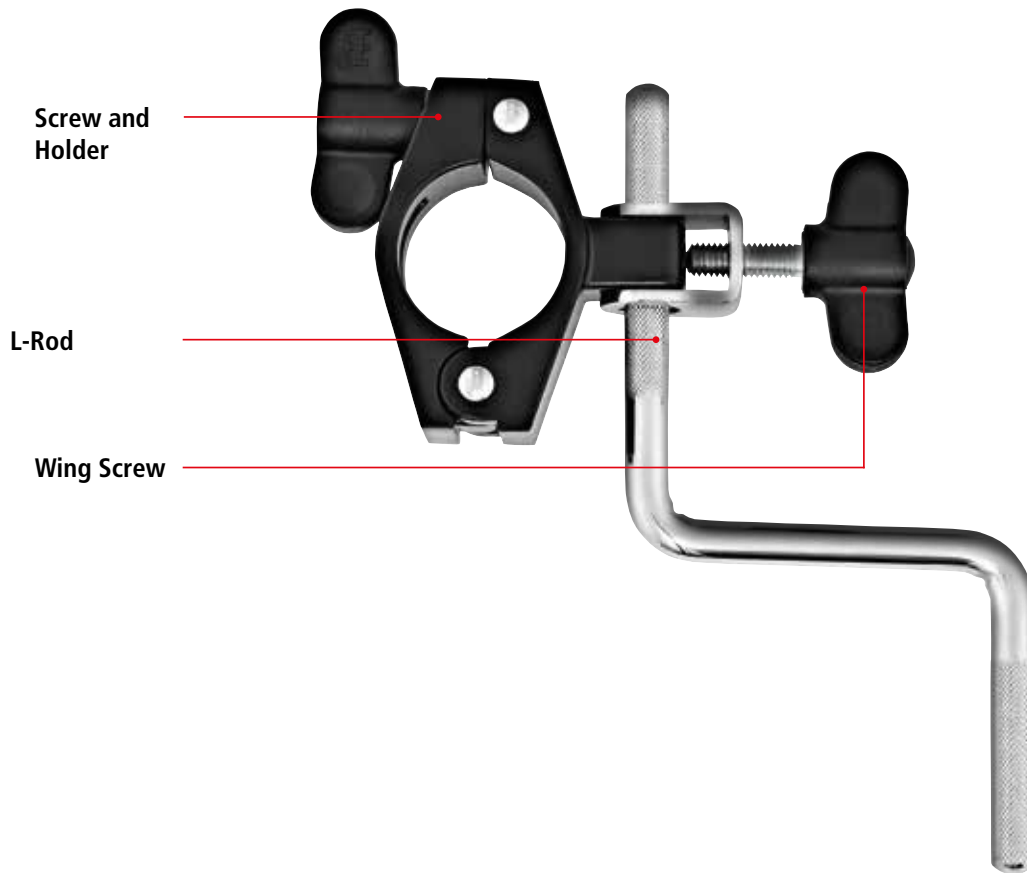

Model No.	REPLACEMENT PARTS		
	Screw	Wing Screw	L-Rod
CAJON RACK MOUNTING CLAMPS			
CR-CLAMP1,2,3	SPARE-81	SPARE-82	SPARE-83

V16.1 Features subject to change without notice. Not responsible for typographical errors.