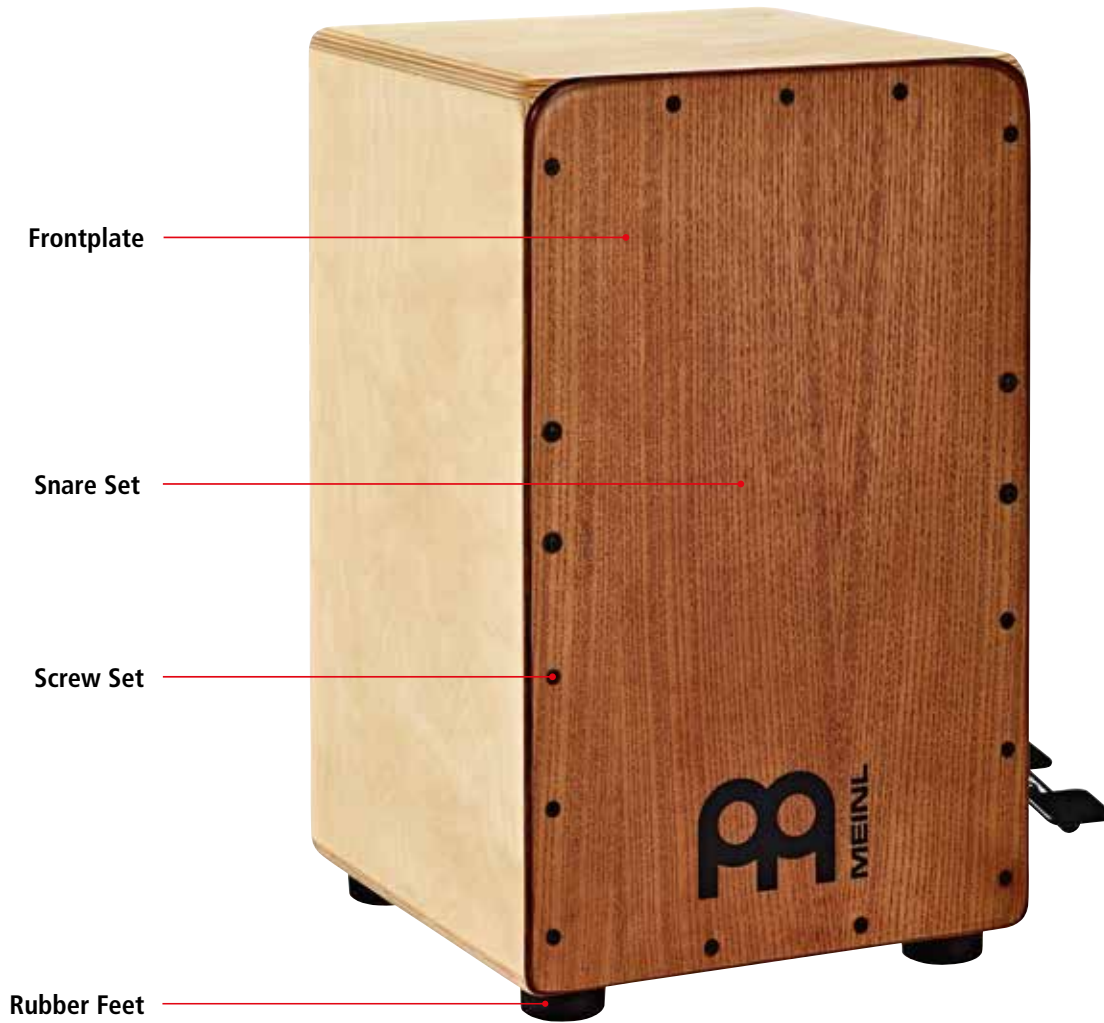

SNARECRAFT PROFESSIONAL CAJONS

Model No.	Width	Height	Depth	REPLACEMENT PARTS			
				Frontplate	Snare	Screw Set	Rubber Feet
SNARECRAFT PROFESSIONAL CAJON							
SCP100AWA	11 3/4"	19 3/4"	12"	FP-SCP100AWA	SPARE-38	SPARE-90	SPARE-79
SCP100WN	11 3/4"	19 3/4"	12"	FP-SCP100WN	SPARE-38	SPARE-90	SPARE-79

V16.1 Features subject to change without notice. Not responsible for typographical errors.