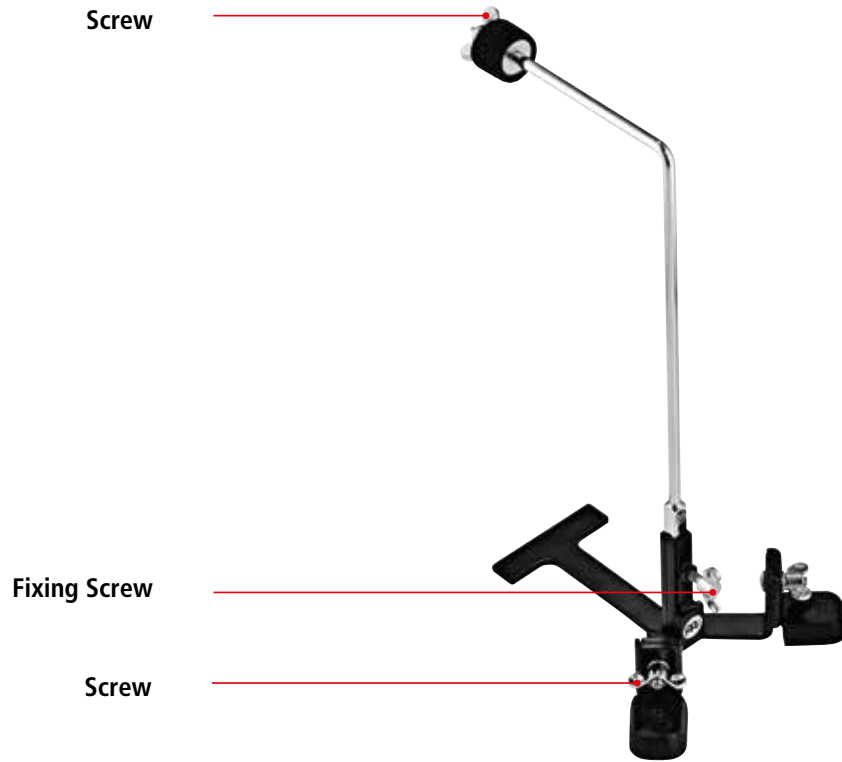

Model No.	REPLACEMENT PARTS		
	Fixing Screw	Screw	Screw
PEDAL MOUNT FOR CYMBALS			
PM-2	STAND-05	SCREW-46	SPARE-47