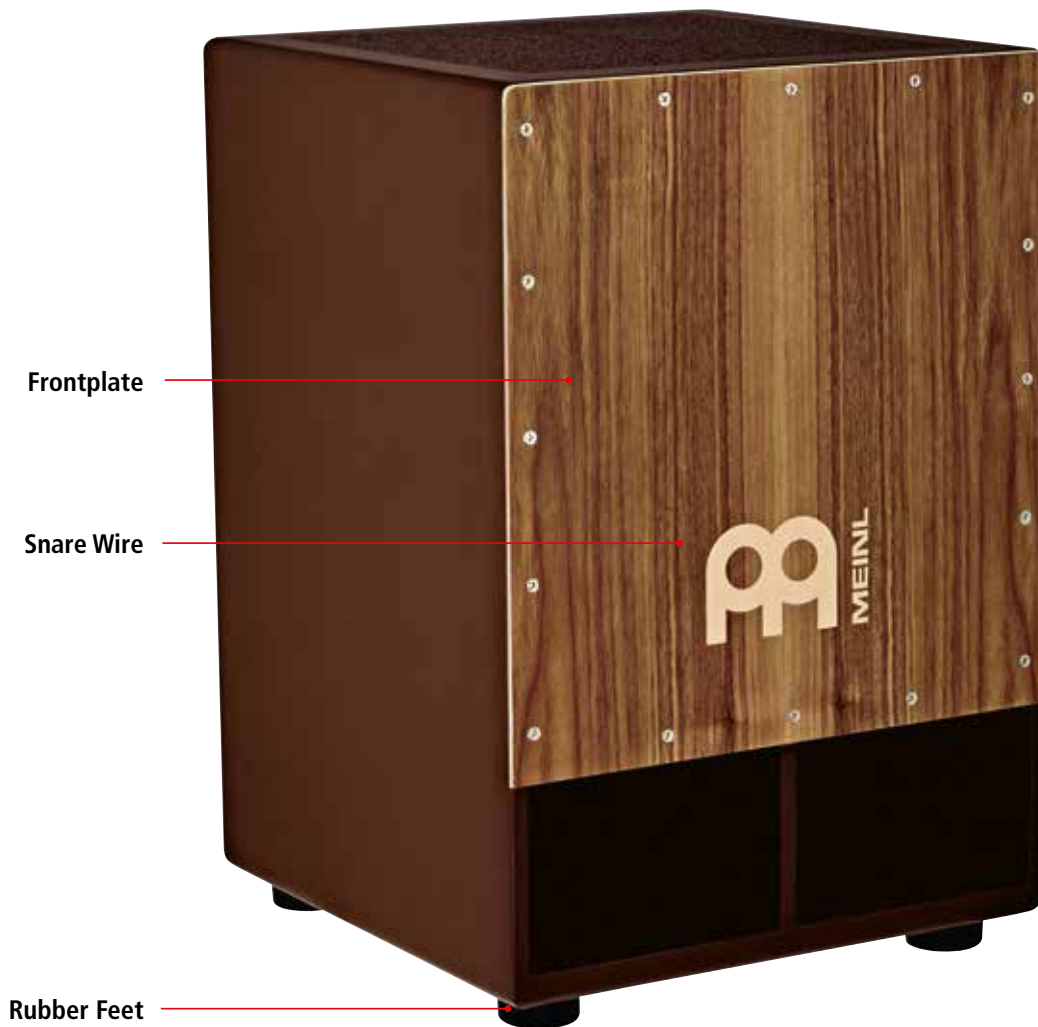

BASS CAJONS

				REPLACEMENT PARTS		
Model No.	Width	Height	Depth	Frontplate American White Ash	Snare Wire	Rubber Feet
JUMBO BASS CAJON						
SUBCAJ5WN	13 1/2"	19 3/4"	12 1/4"	FP-SUBCAJ5WN	SPARE-38	SPARE-79

V16.1 Features subject to change without notice. Not responsible for typographical errors.