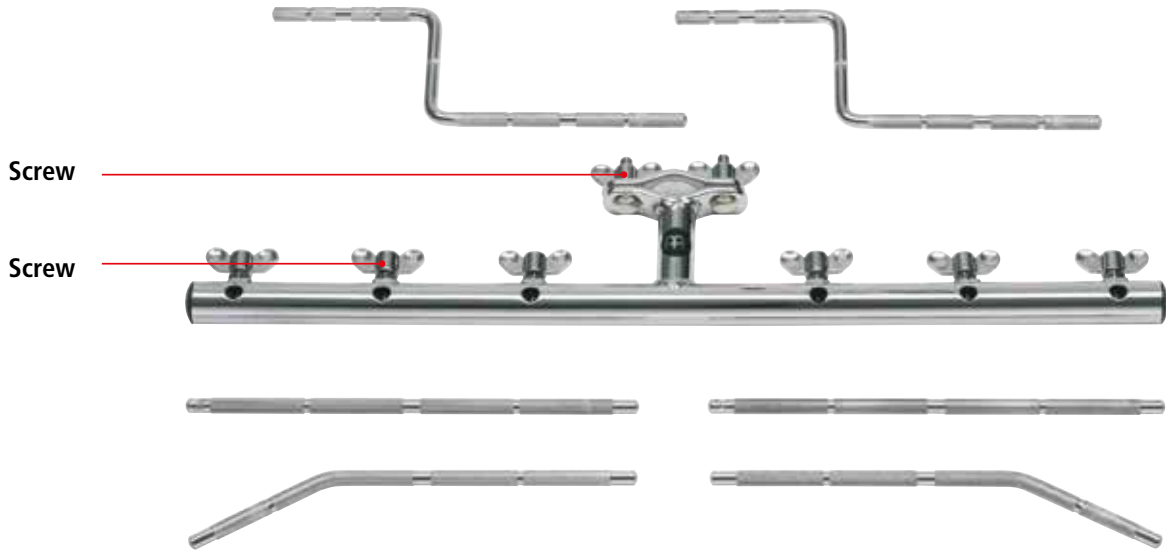

Model No.	REPLACEMENT PARTS	
	Screw	Screw
MOUNTING BAR, SIX PCS.		
PMC-6	SPARE-47	STAND-05