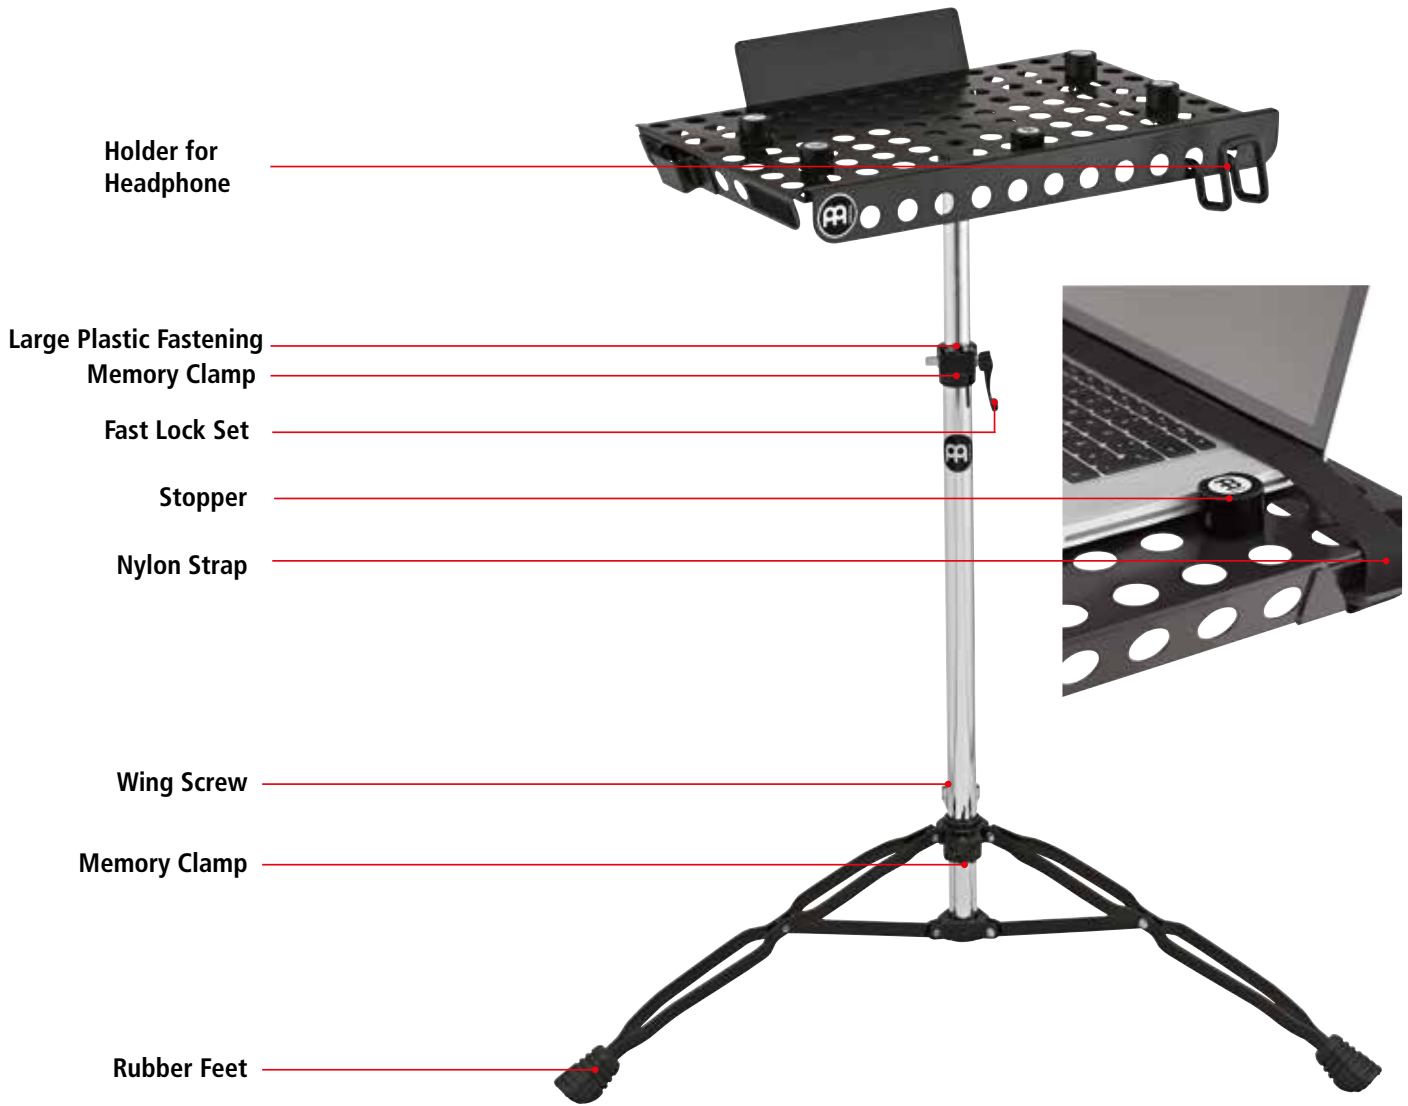

LAPTOP TABLE STAND

	REPLACEMENT PARTS				
Model No.	Stopper Set	Holder	Memory Clamp, middle	Memory Clamp, lower	Large Plastic Fastening
LAPTOP TABLE STAND					
TMLTS	STAND-45	STAND-46	STAND-08	STAND-10	STAND-69

	REPLACEMENT PARTS					
Model No.	Wing Screw	Fast Lock Set	Nylon Strap	Stand	Rubber Feet	
LAPTOP TABLE STAND						
TMLTS	STAND-06	STAND-15	STAND-47	STAND-52	STAND-16	

V16.1 Features subject to change without notice. Not responsible for typographical errors.