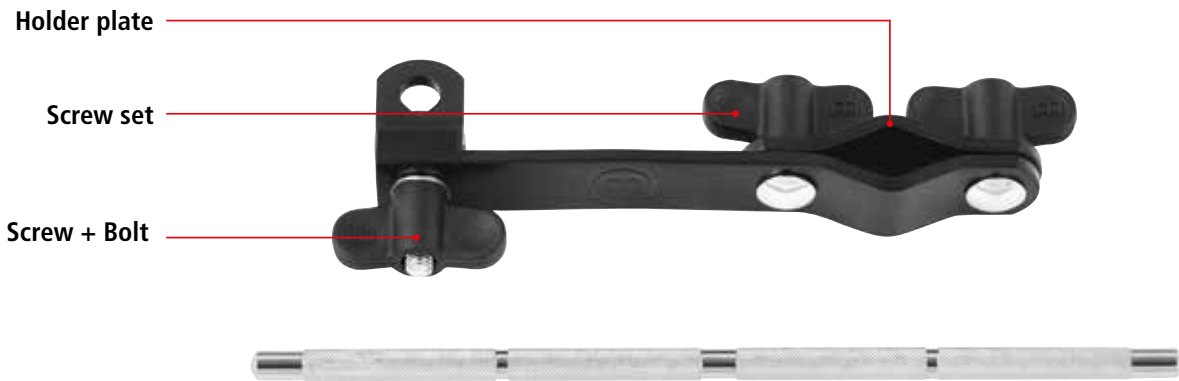

Model No.	REPLACEMENT PARTS		
	Holder plate	Screw set	Screw + Bolt
MULTI CLAMP, ONE MOUNT			
HMC-1	SPARE-65	SPARE-64	SPARE-63