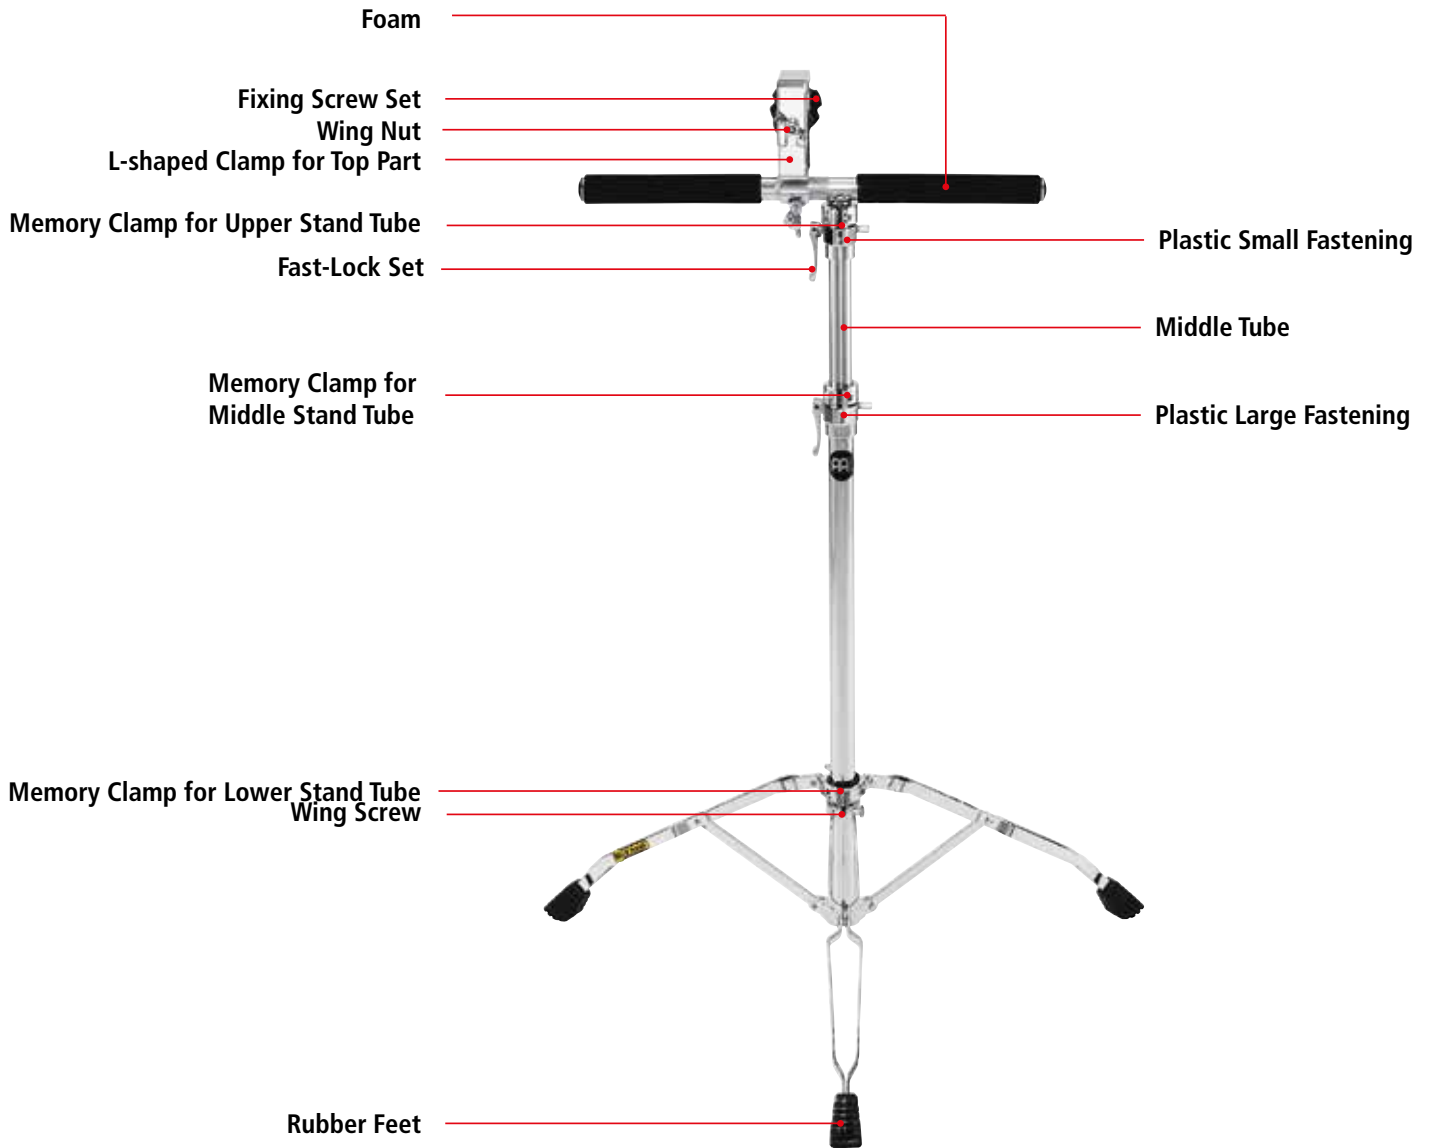

REPLACEMENT PARTS

Model No.	L-Shaped Clamp	Fixing Screw Set	Memory Clamp, upper	Memory Clamp, middle	Memory Clamp, lower
PROFESSIONAL BONGO STAND					
TMB	STAND-18	STAND-19	STAND-11	STAND-07	STAND-09

REPLACEMENT PARTS

Model No.	Fast-Lock Set	Wing Screw	Wing Nut	Foam	Rubber Feet
PROFESSIONAL BONGO STAND					
TMB	STAND-14	STAND-05	STAND-20	SPARE-42	STAND-16

REPLACEMENT PARTS

Model No.	Plastic small fastening	Plastic large fastening	Middle Tube
PROFESSIONAL BONGO STAND			
TMB	STAND-68	STAND-69	STAND-76

V16.1 Features subject to change without notice. Not responsible for typographical errors.