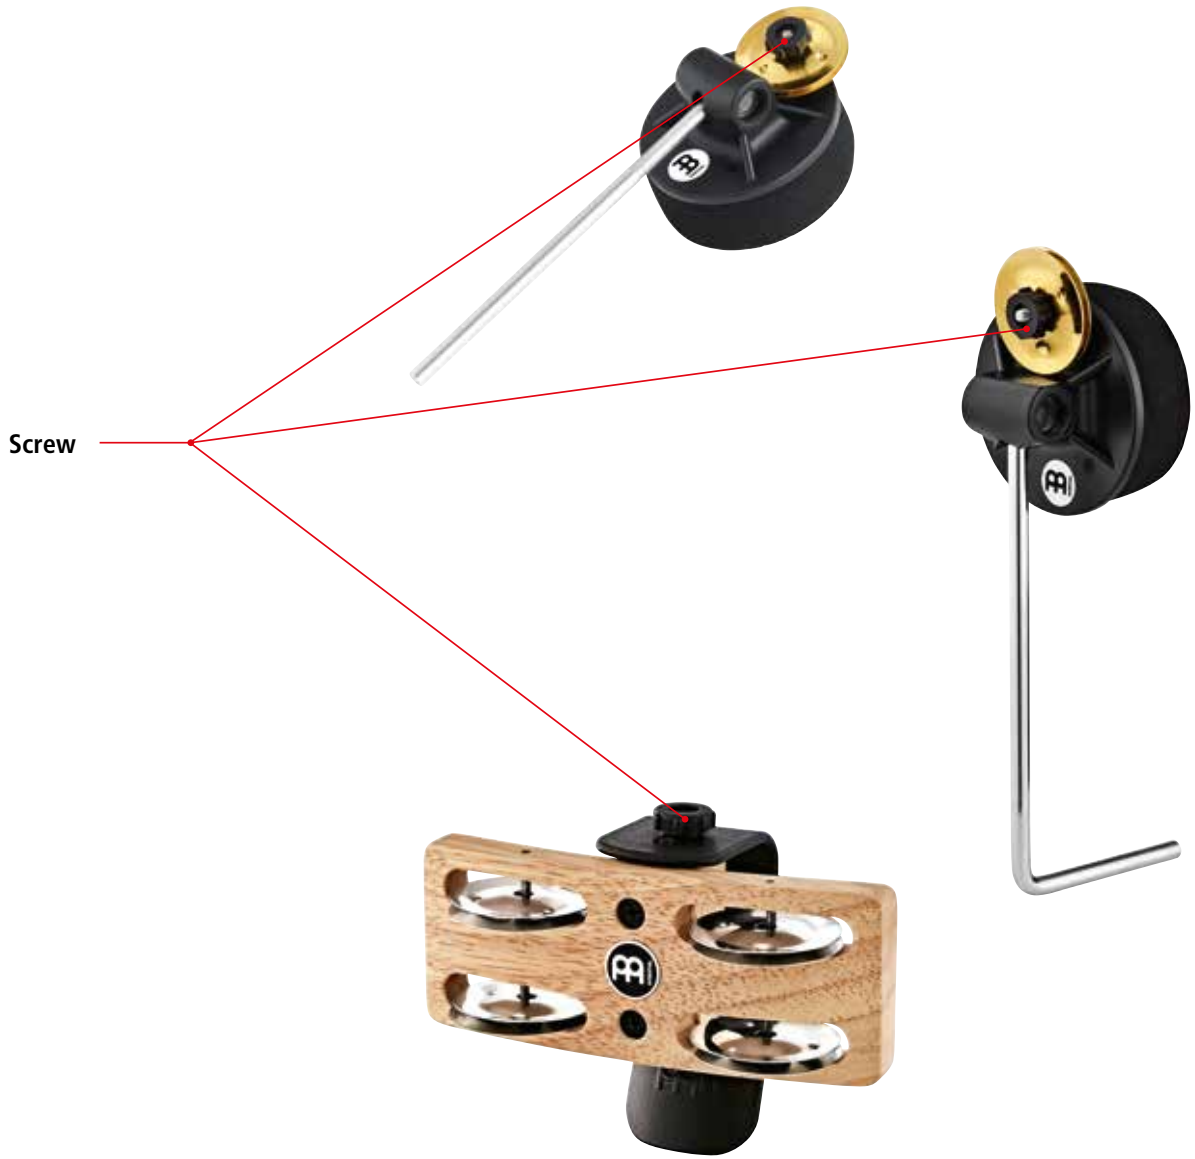

CAJON PEDALS

Model No.	REPLACEMENT PARTS			
	Holder	Beater	Key	Screw
DIRECT DRIVE CAJON PEDAL				
TMSTCP	SPARE-72	SPARE-72	KEY-14	SPARE-73

V16.1 Features subject to change without notice. Not responsible for typographical errors.

CAJON PEDALS

Model No.	REPLACEMENT PARTS		
	Holder Set	Beater	Key
DIRECT DRIVE CAJON PEDAL			
TMSTCP-2	SPARE-104	SPARE-72	KEY-14

V16.1 Features subject to change without notice. Not responsible for typographical errors.

CAJON PEDALS

REPLACEMENT PARTS

Model No.

PHTA, BBB1, CPB2

Screw

SPARE-74

V16.1 Features subject to change without notice. Not responsible for typographical errors.

FOOT PERCUSSION