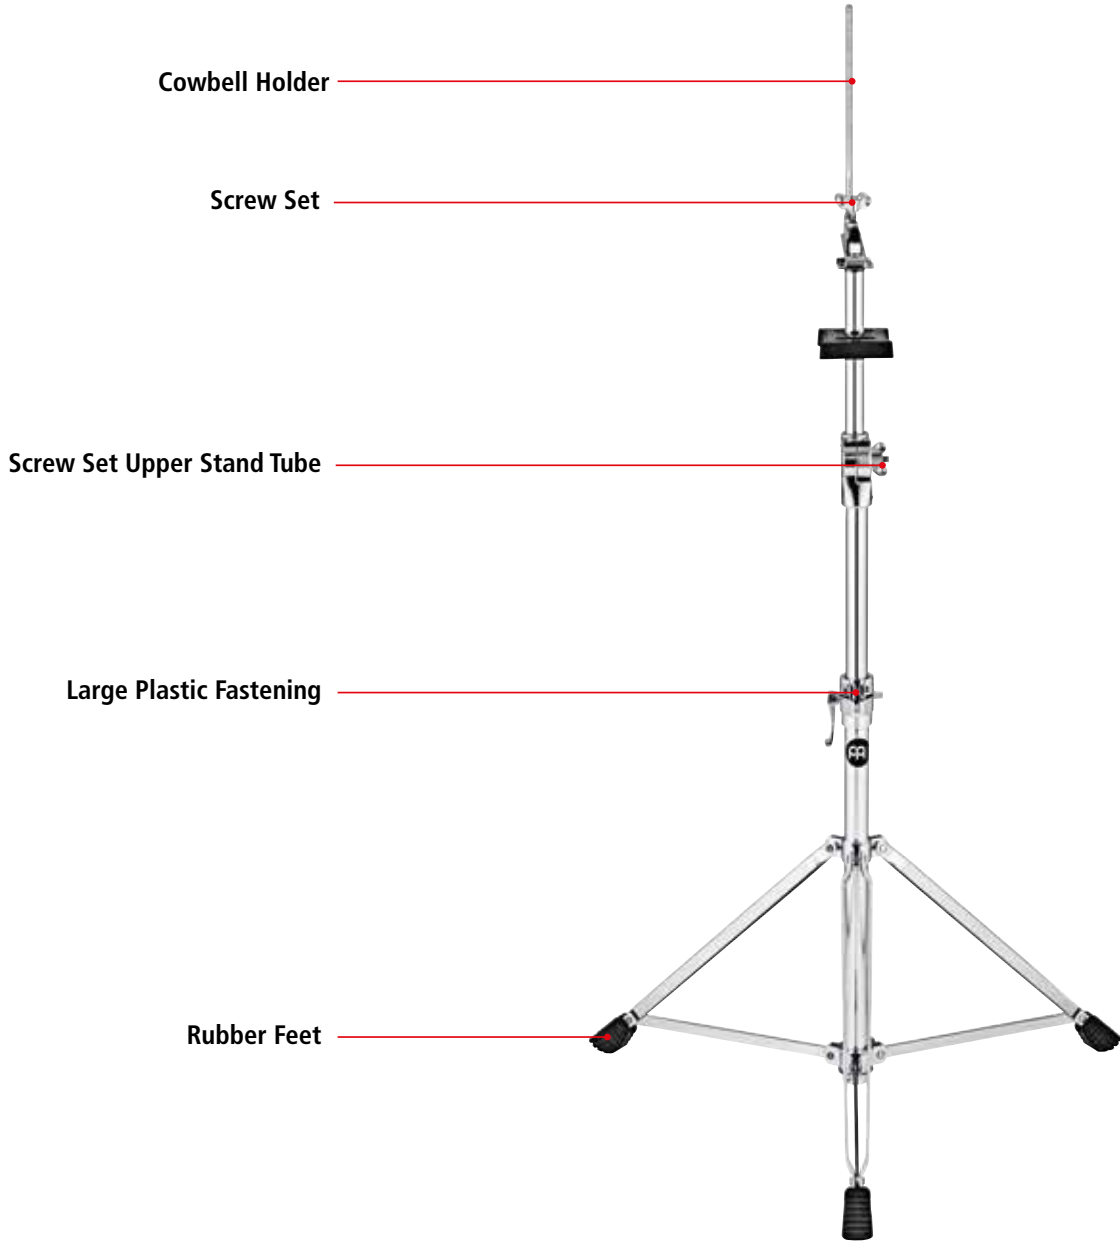

REPLACEMENT PARTS		
Model No.	Cowbell Holder	Screw Set	Screw Set (Upper Stand Tube)	
PROFESSIONAL TIMBALES STAND				
TMPDS	STAND-01	STAND-13	STAND-04	
Model No.	Large Plastic Fastening	Rubber Feet		
PROFESSIONAL TIMBALES STAND				
TMPDS	STAND-69	STAND-16		

V16.1 Features subject to change without notice. Not responsible for typographical errors.