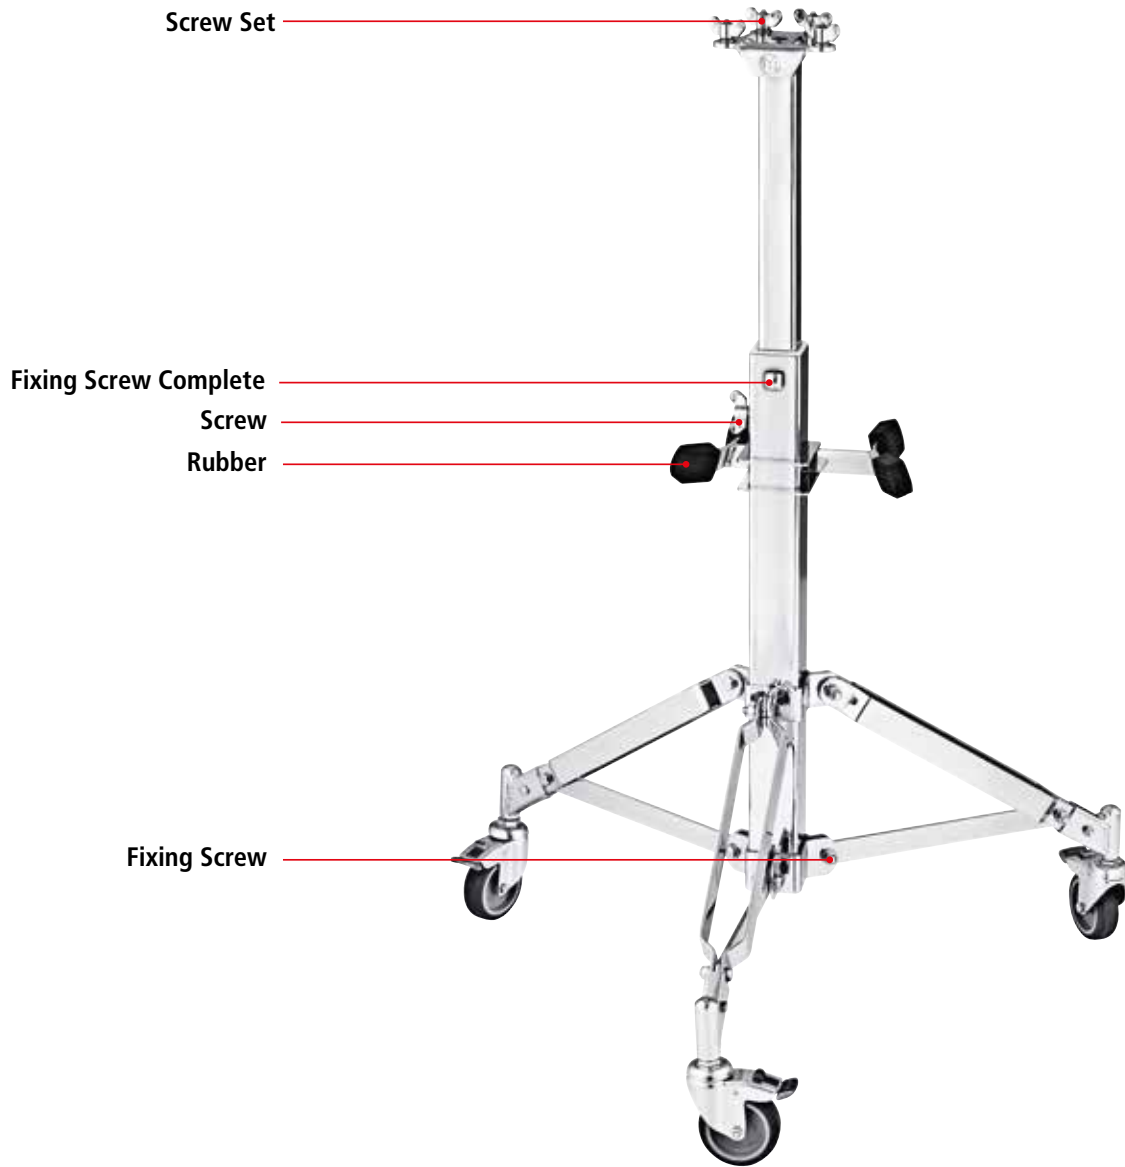

REPLACEMENT PARTS			
Model No.	Screw Set (4pcs. incl. Washer)	Fixing Screw Complete	Rubber
PROFESSIONAL CONGA DOUBLE STAND			
TMPDS	SPARE-95	SPARE-96	SPARE-97
Model No.	Screw	Fixing Screw	
PROFESSIONAL CONGA DOUBLE STAND			
TMPDS	SPARE-98	SPARE-99