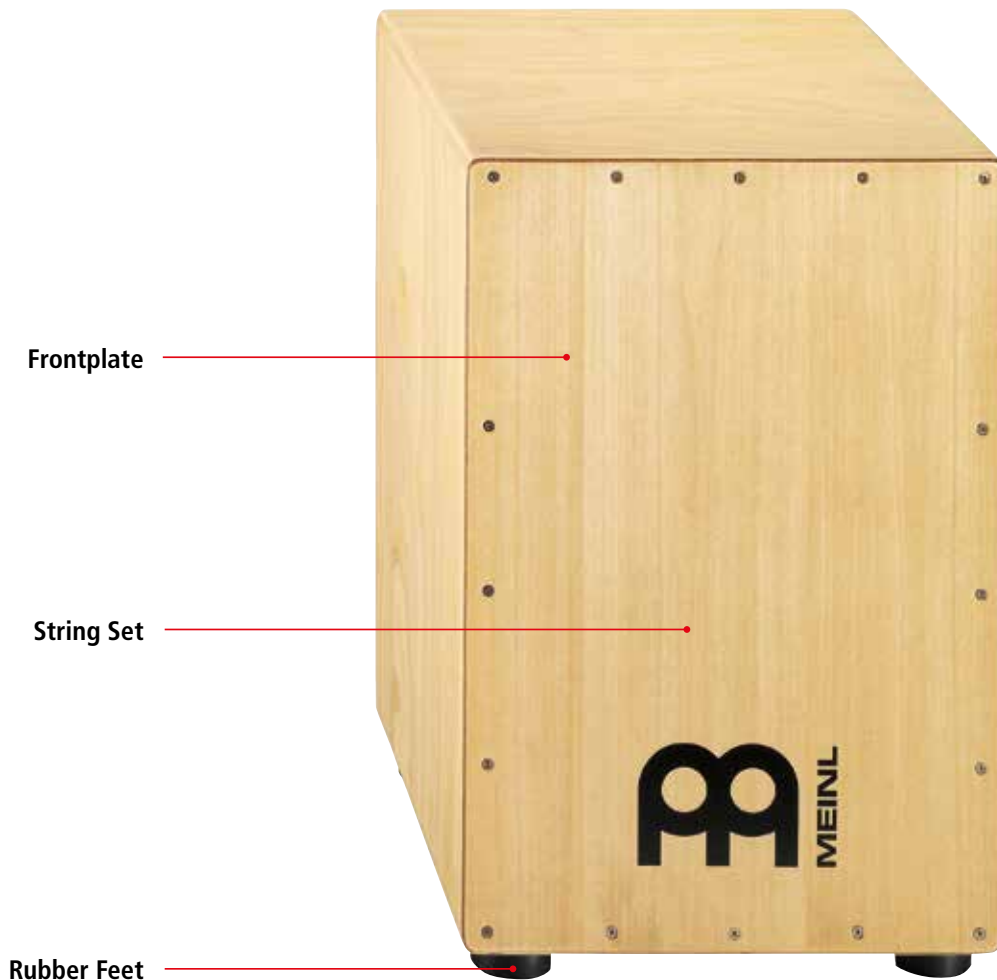

HEADLINER® SERIES STRING & SNARE CAJONS

Model No.	Width	Height	Depth	REPLACEMENT PARTS		
				Frontplate Rubber Wood	String Set	Rubber Feet
HEADLINER® SERIES STRING CAJON						
HCAJ1NT	11 3/4"	18"	11 3/4"	FP-HCAJ1NT	SPARE-40	SPARE-79
HCAJ3NT	11 3/4"	19 3/4"	11 3/4"	FP-HCAJ3NT	SPARE-40	SPARE-79
HCAJ5NT	13 1/4"	19 3/4"	13 3/4"	FP-HCAJ5NT	SPARE-40	SPARE-79

V16.1 Features subject to change without notice. Not responsible for typographical errors.