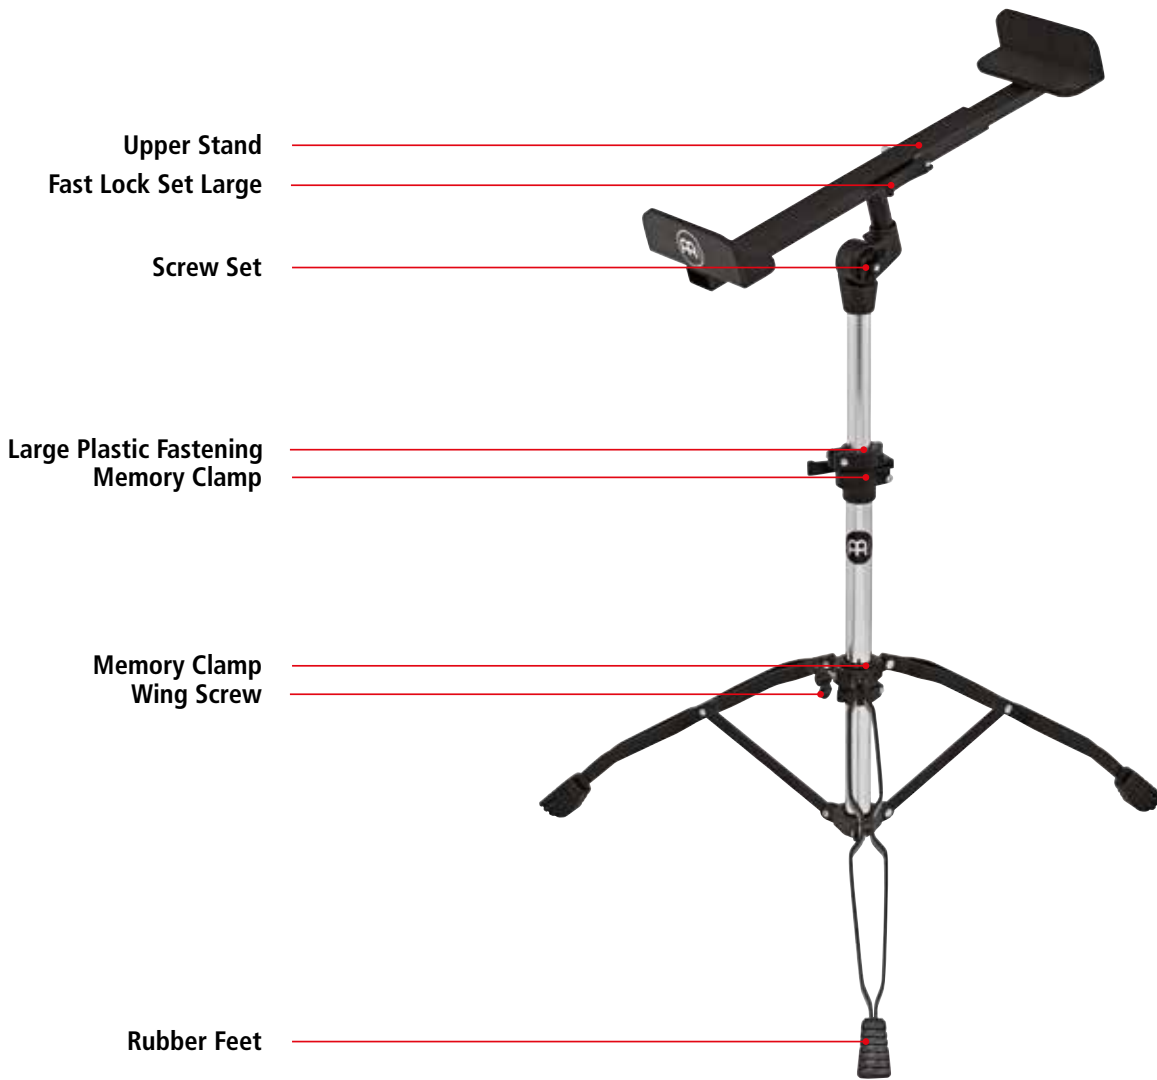

PROFESSIONAL CAJON STAND

	REPLACEMENT PARTS			
Model No.	Upper Stand, complete	Screw Set	Memory Clamp, middle	Fast Lock Set
PROFESSIONAL CAJON STAND				
TMCAJ	STAND-48	STAND-13	STAND-08	STAND-15

	REPLACEMENT PARTS			
Model No.	Fast Lock Set Large	Wing Screw	Rubber Feet	Large Plastic Fastening
PROFESSIONAL CAJON STAND				
TMCAJ	STAND-70	STAND-10	STAND-06	STAND-69

	REPLACEMENT PARTS
Model No.	Memory Clamp, lower
PROFESSIONAL CAJON STAND	
TMCAJ	STAND-15

V16.1 Features subject to change without notice. Not responsible for typographical errors.