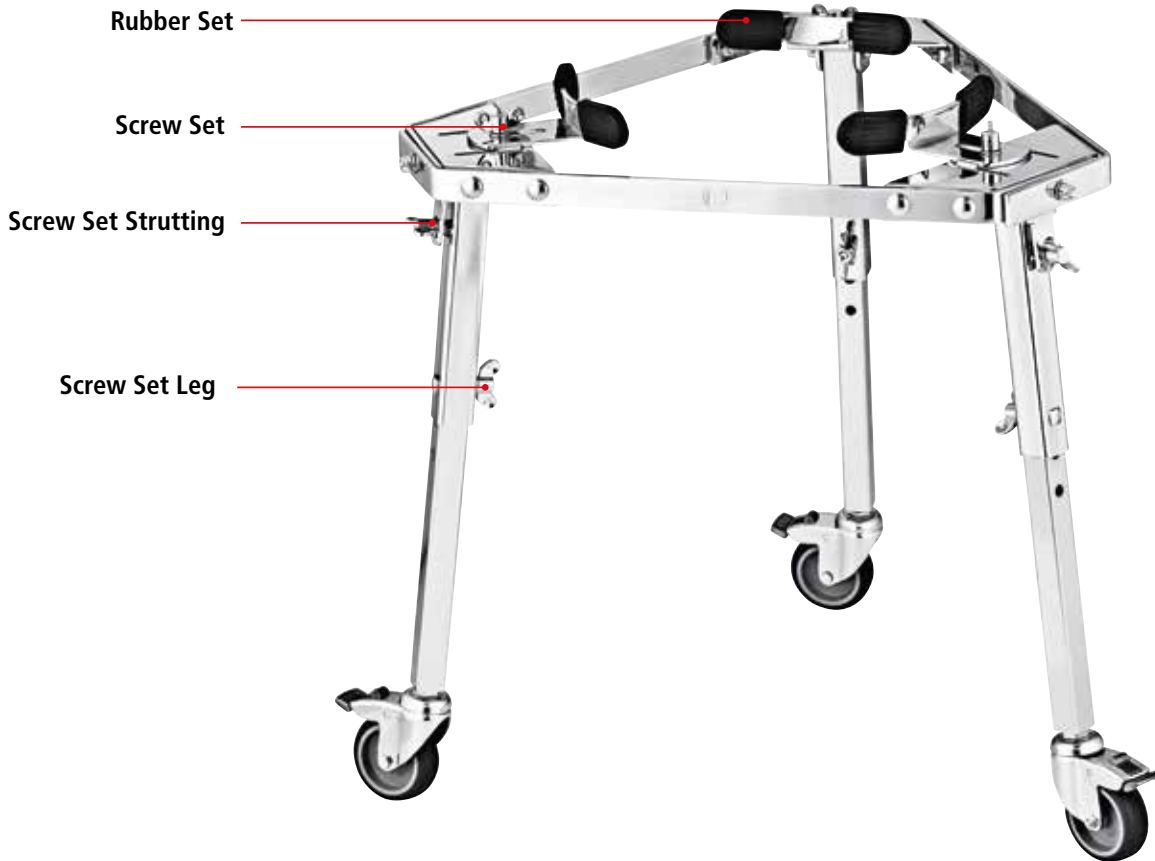

REPLACEMENT PARTS			
Model No.	Rubber Set (6pcs.)	Screw Set Strutting (3pcs.)	Screw Set (3pcs.)	Screw Set Leg (3pcs.)
PROFESSIONAL CONGA SINGLE STAND				
TMPC	SPARE-100	SPARE-101	SPARE-102	SPARE-103

V16.1 Features subject to change without notice. Not responsible for typographical errors.