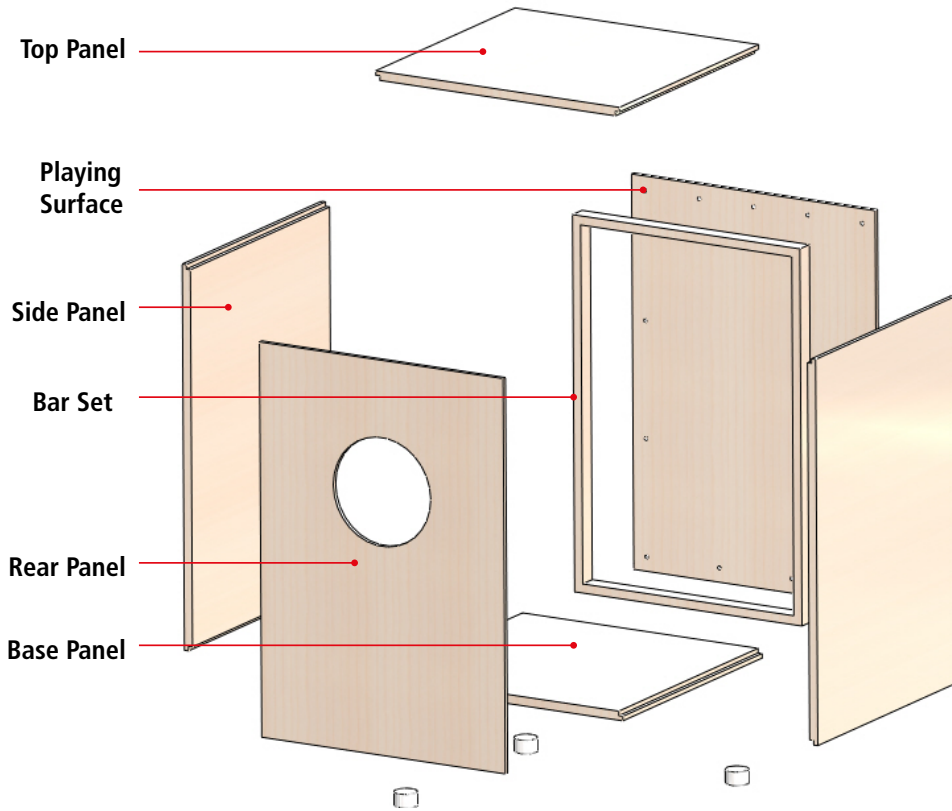

MAKE YOUR OWN CAJON

REPLACEMENT PARTS

Model No.	Width	Height	Depth	Playing Surface	Rear Panel	Base / Top Panel	Side Panels
MAKE YOUR OWN CAJON							
MYO-CAJ	11 3/4"	18"	11 3/4"	MYO-SPARE-01	MYO-SPARE-02	MYO-SPARE-03	MYO-SPARE-04

REPLACEMENT PARTS

Model No.	Width	Height	Depth	Mounting Set	Spare Bar Set	Construction Manual
MAKE YOUR OWN CAJON						
MYO-CAJ	11 3/4"	18"	11 3/4"	MYO-SPARE-06	MYO-SPARE-05	MYO-SPARE-07

V16.1 Features subject to change without notice. Not responsible for typographical errors.