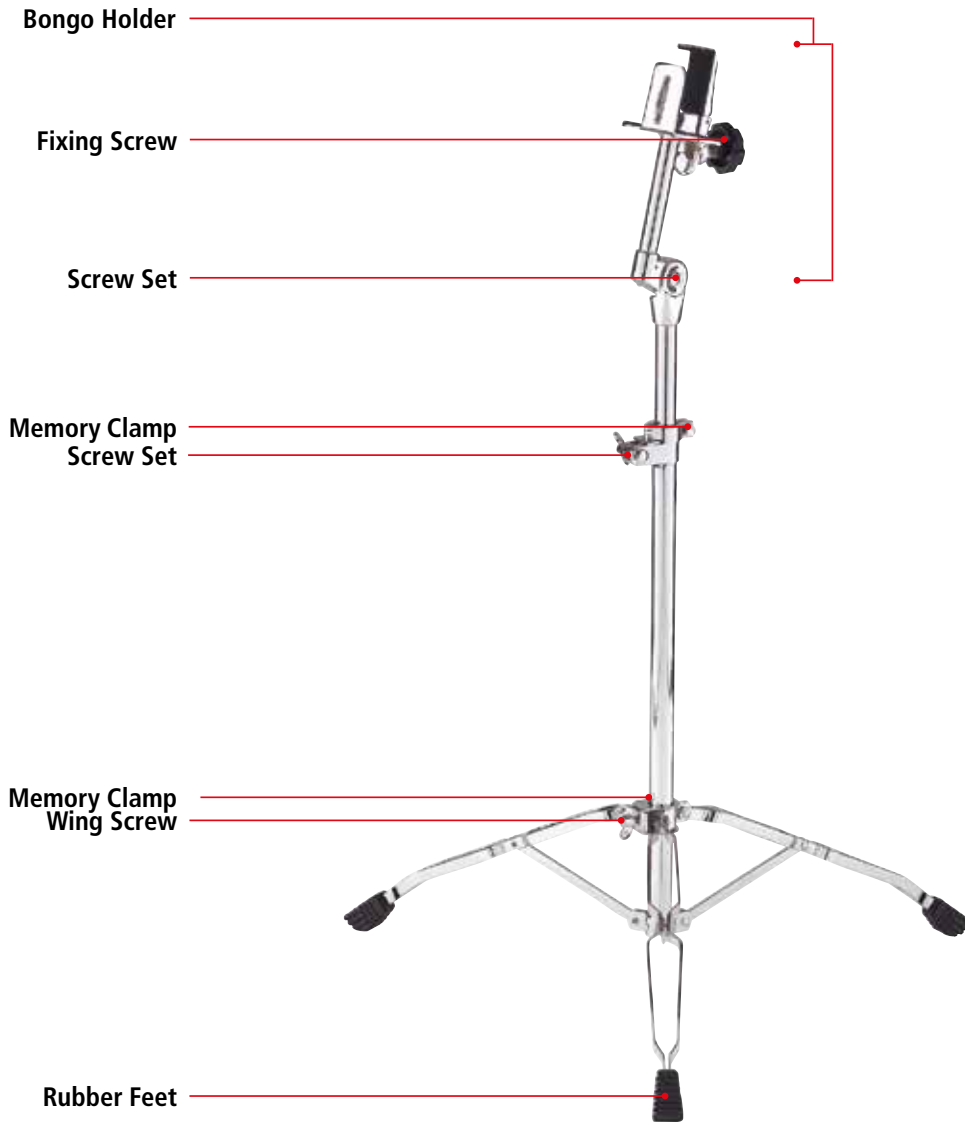

REPLACEMENT PARTS

Model No.	Screw Set	Memory Clamp, lower	Memory Clamp, middle	Wing Screw
HEADLINER® SERIES BONGO STANDS				
THBS	STAND-12	STAND-09	STAND-73	STAND-05
THBS-BK	STAND-13	STAND-10	STAND-74	STAND-06

REPLACEMENT PARTS

Model No.	Fixing Screw	Screw Set	Rubber Feet	Bongo Holder
HEADLINER® SERIES BONGO STANDS				
THBS	STAND-42	STAND-54	STAND-16	STAND-66
THBS-BK	STAND-42	STAND-55	STAND-16	STAND-67

V16.1 Features subject to change without notice. Not responsible for typographical errors.