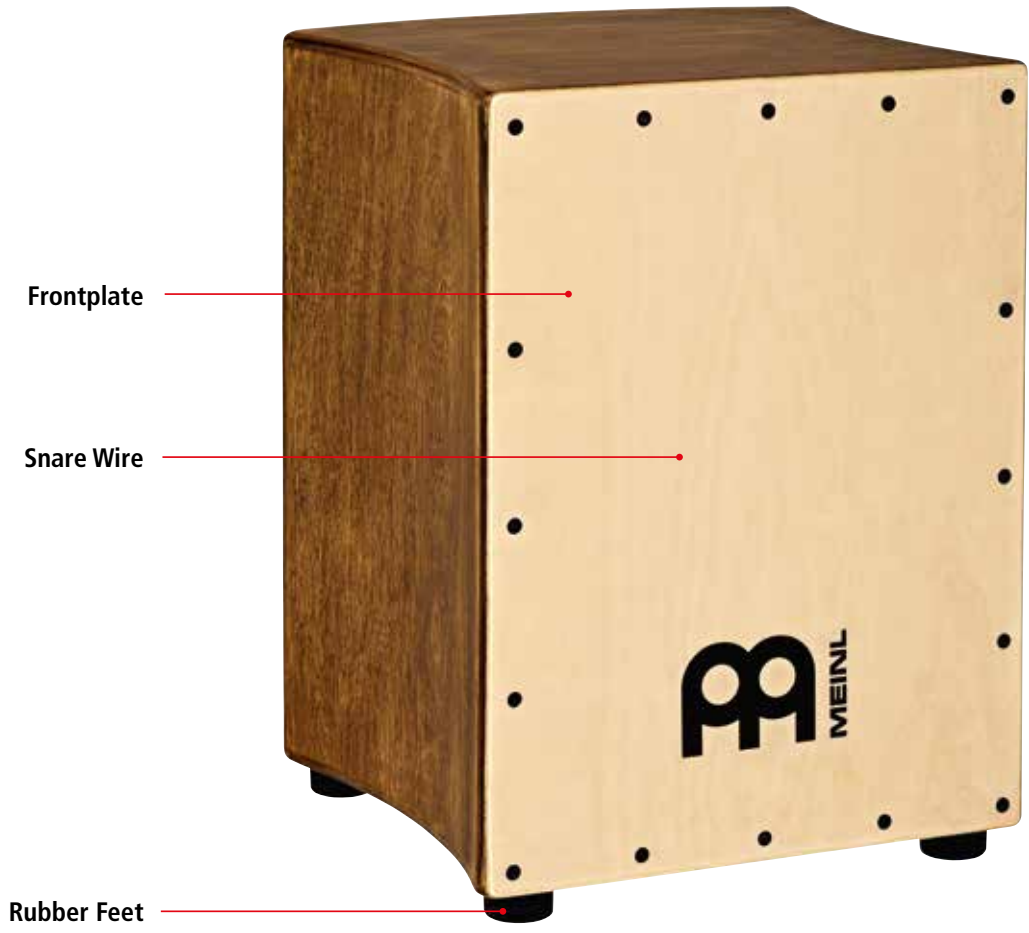

REPLACEMENT PARTS		
Model No.	Width	Height	Depth	Frontplate Maple	Snare Wire	Rubber Feet
ERGO BASS CAJON						
SUBCAJERGO	13"	18"	13 1/2"	FP-SUBCAJERGO	SPARE-38	SPARE-79

V16.1 Features subject to change without notice. Not responsible for typographical errors.