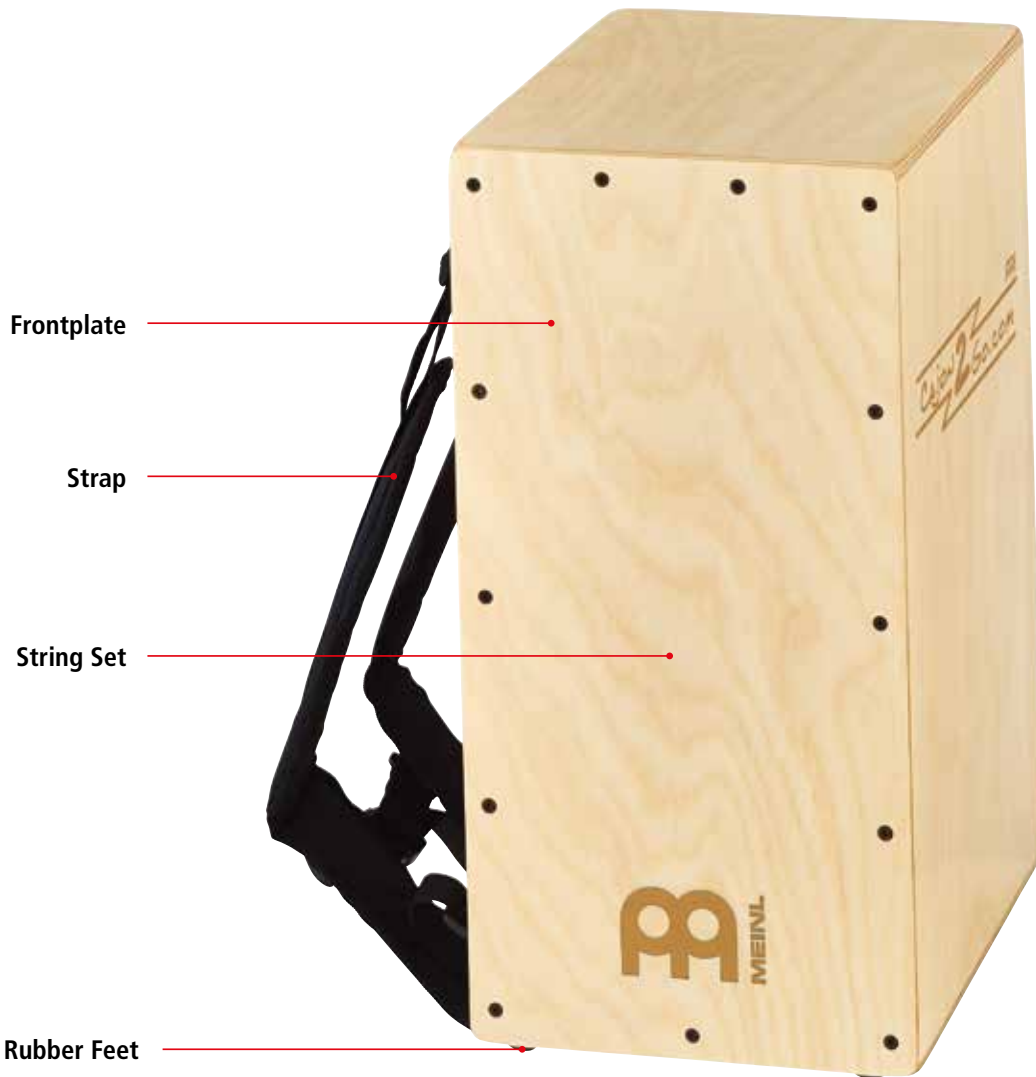

CAJON2GO SERIES

				REPLACEMENT PARTS			
Model No.	Width	Height	Depth	Frontplate Baltic Birch	Snare	Strap	Rubber Feet
CAJON2GO SERIES BACKPACKER CAJON							
CAJ2GO-2	8 1/2"	17 3/4"	11 3/4"	FP-CAJ2GO-2	MYO-SPARE-16	STRAP-03	MYO-SPARE-15

V16.1 Features subject to change without notice. Not responsible for typographical errors.