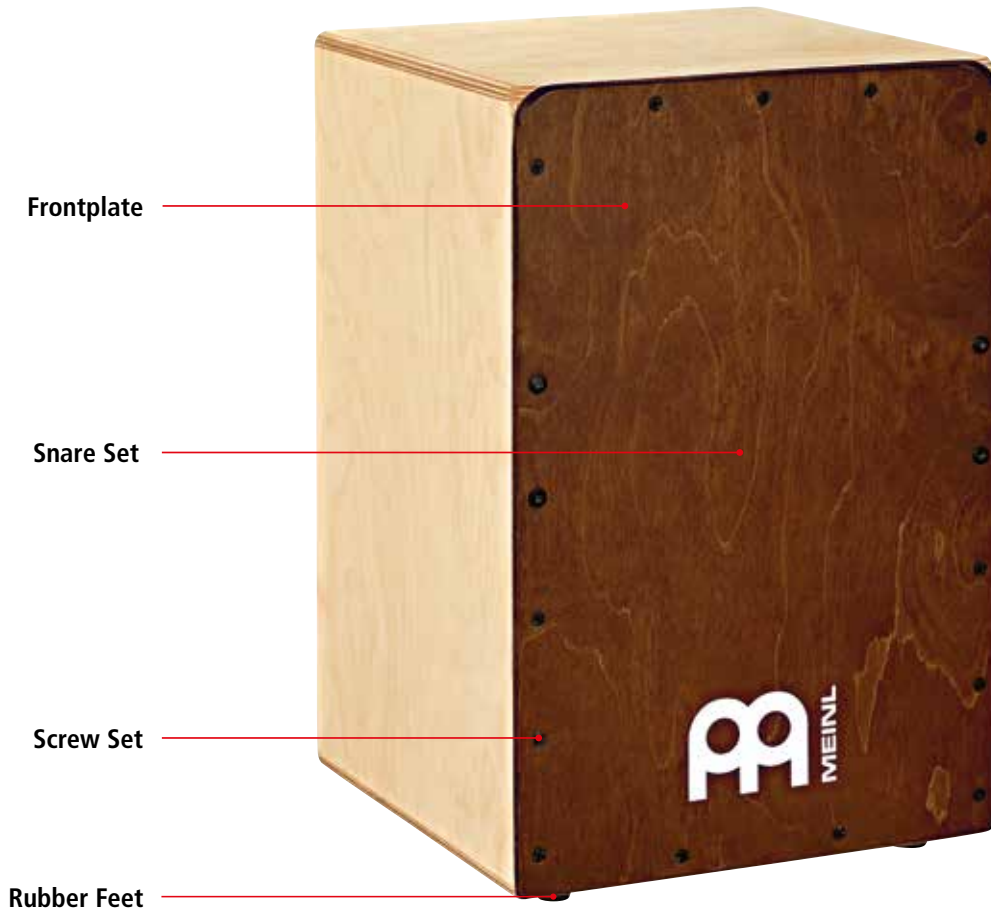

SNARECRAFT CAJONS

Model No.	Width	Height	Depth	REPLACEMENT PARTS			
				Frontplate	Snare	Screw Set	Rubber Feet
SNARECRAFT CAJON							
SC80AB	11 3/4"	18"	11 3/4"	FP-SC80AB	SPARE-94	SPARE-93	SPARE-79
SC80AB-B	11 3/4"	18"	11 3/4"	FP-SC80AB-B	SPARE-94	SPARE-93	SPARE-79
SC80B	11 3/4"	18"	11 3/4"	FP-SC80B	SPARE-94	SPARE-93	SPARE-79
SC80DE	11 3/4"	18"	11 3/4"	FP-SC80DE	SPARE-94	SPARE-93	SPARE-79
SC80HA	11 3/4"	18"	11 3/4"	FP-SC80HA	SPARE-94	SPARE-93	SPARE-79

V16.1 Features subject to change without notice. Not responsible for typographical errors.