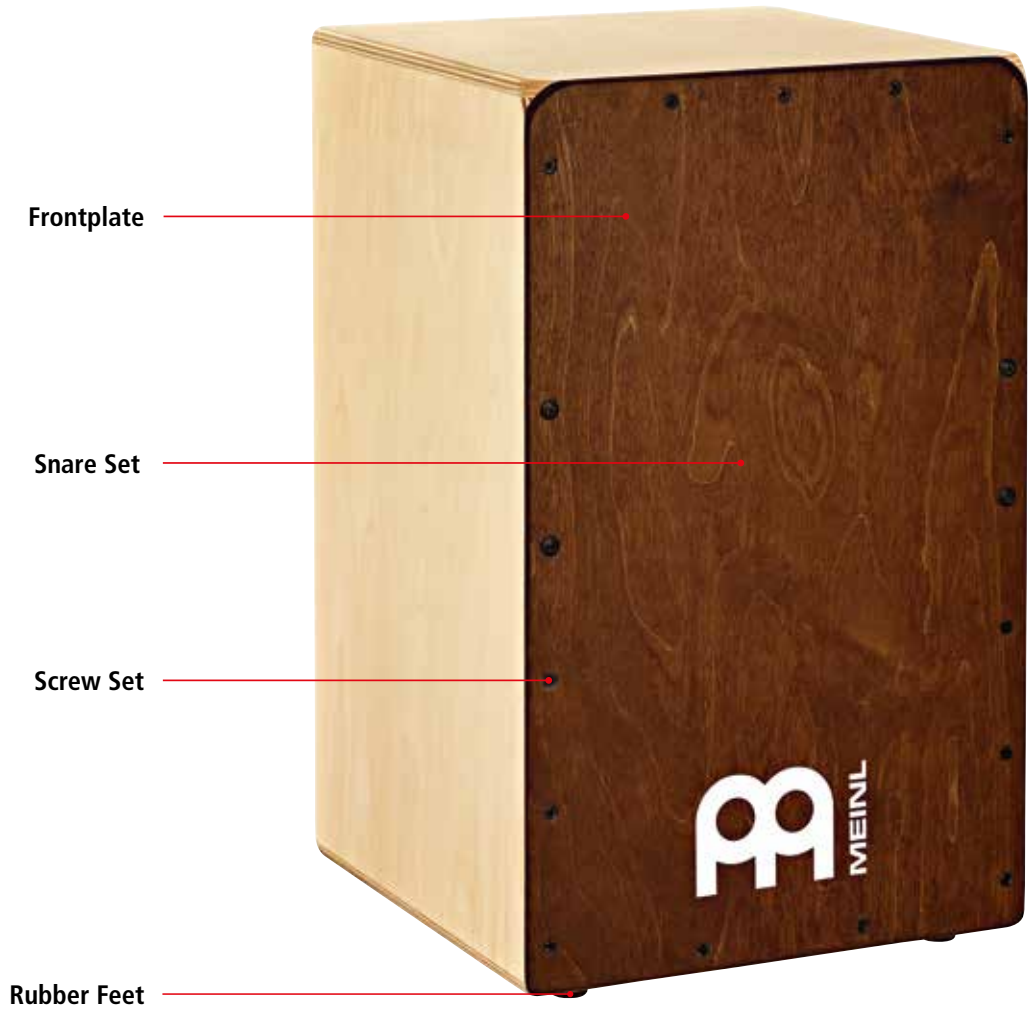

SNARECRAFT CAJONS

Model No.	Width	Height	Depth	REPLACEMENT PARTS			
				Frontplate	Snare	Screw Set	Rubber Feet
SNARECRAFT CAJON							
SC100AB	11 3/4"	19 3/4"	11 3/4"	FP-SC100AB	SPARE-94	SPARE-93	SPARE-79
SC100AB-B	11 3/4"	19 3/4"	11 3/4"	FP-SC100B	SPARE-94	SPARE-93	SPARE-79
SC100B	11 3/4"	19 3/4"	11 3/4"	FP-SC100B	SPARE-94	SPARE-93	SPARE-79
SC100DE	11 3/4"	19 3/4"	11 3/4"	FP-SC100DE	SPARE-94	SPARE-93	SPARE-79
SC100HA	11 3/4"	19 3/4"	11 3/4"	FP-SC100HA	SPARE-94	SPARE-93	SPARE-79

V16.1 Features subject to change without notice. Not responsible for typographical errors.