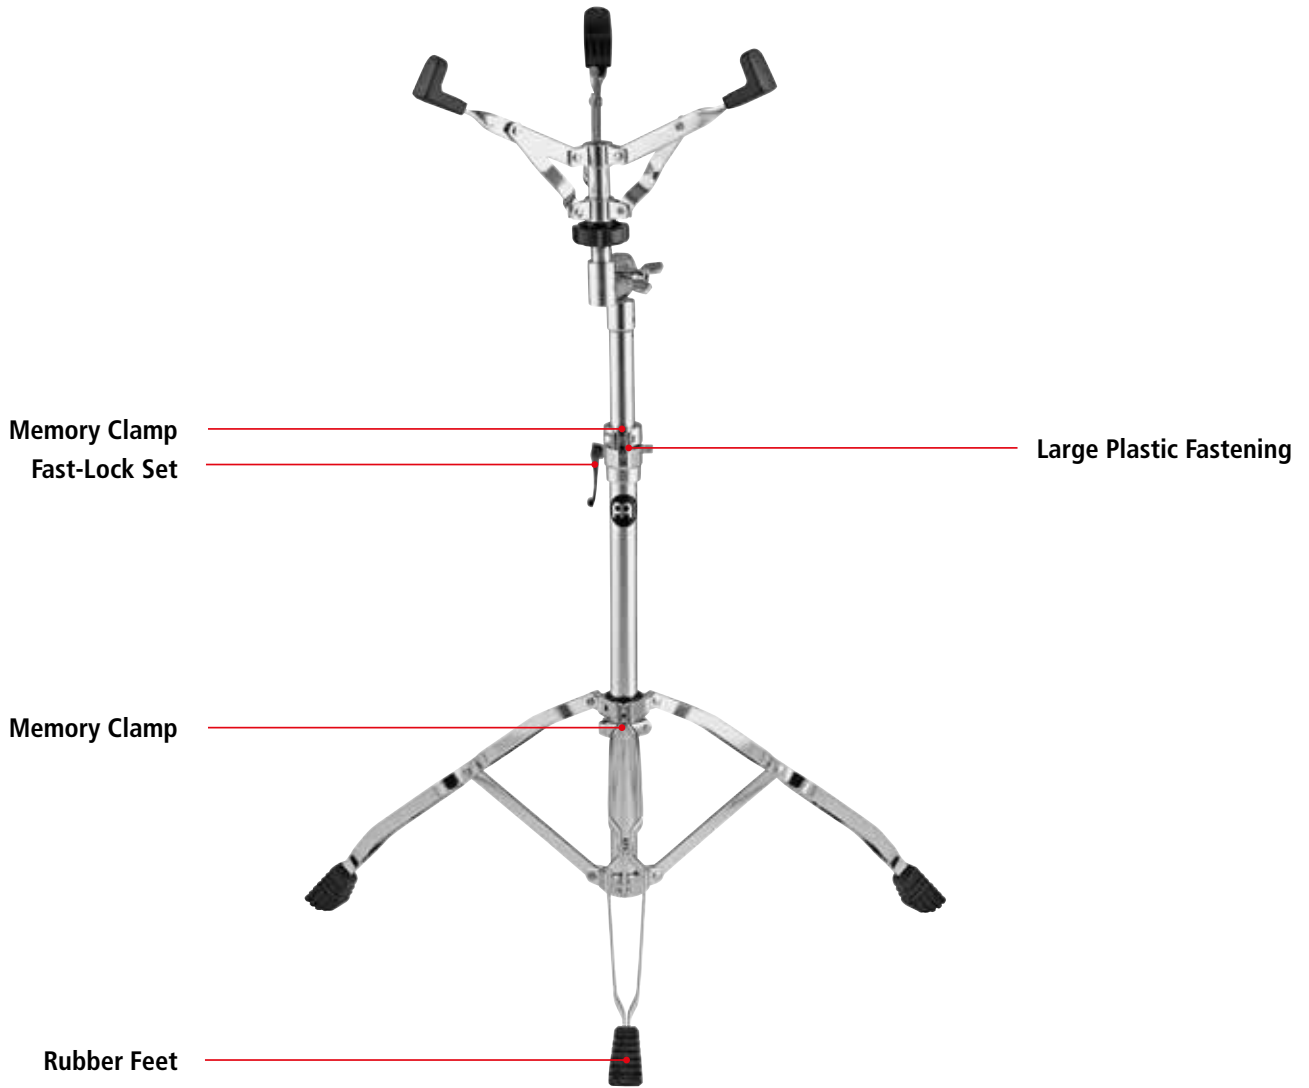

HAND-BALE STAND

	REPLACEMENT PARTS				
Model No.	Fast-Lock Set	Memory Clamp, middle	Memory Clamp, lower	Rubber Feet	Large Plastic Fastening
HAND-BALE STAND					
TMTS	STAND-14	STAND-07	STAND-09	STAND-16	STAND-69

V16.1 Features subject to change without notice. Not responsible for typographical errors.