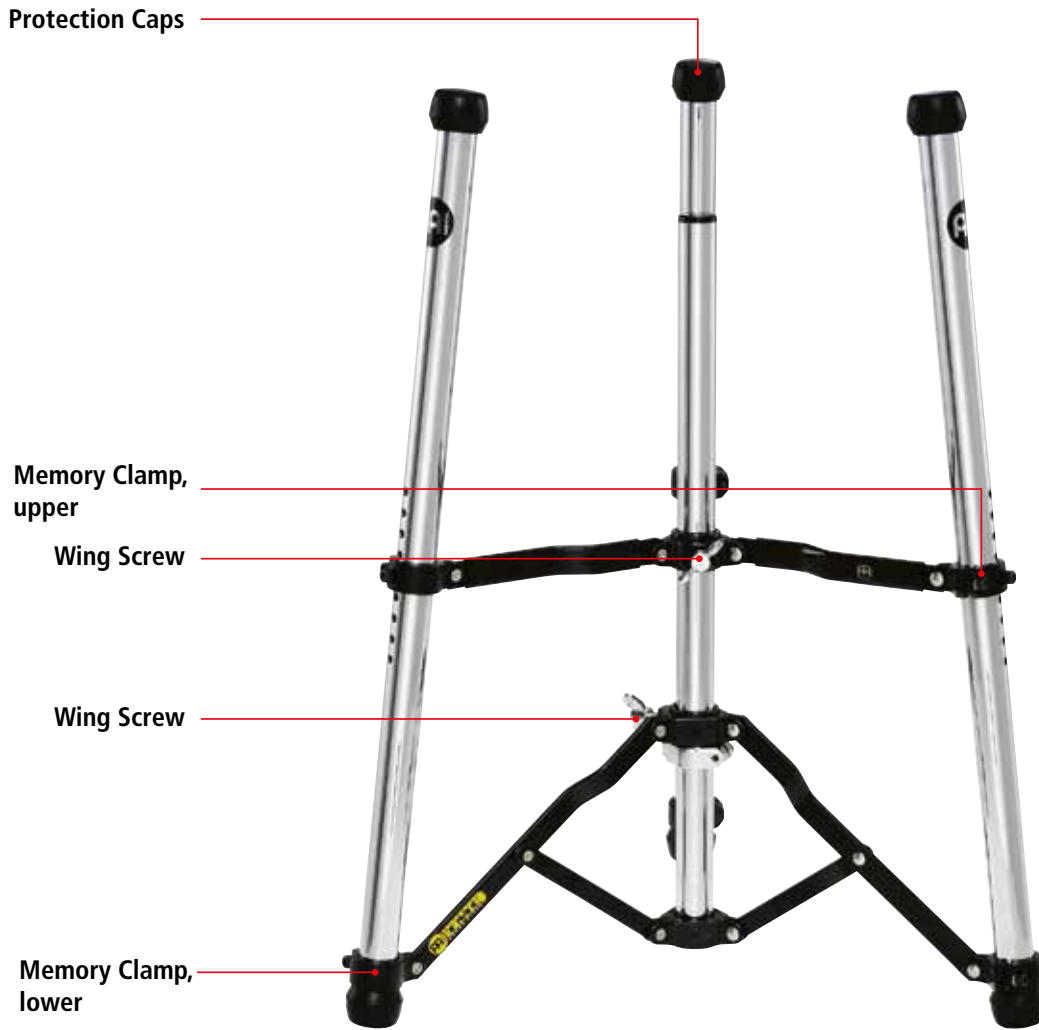

REPLACEMENT PARTS			
Model No.	Rubber Protection Caps	Wing Screw	Memory Clamp, upper	Memory Clamp, lower
PROFESSIONAL CONGA STAND				
TMC-CH	STAND-36	STAND-05	STAND-62	STAND-63

V16.1 Features subject to change without notice. Not responsible for typographical errors.