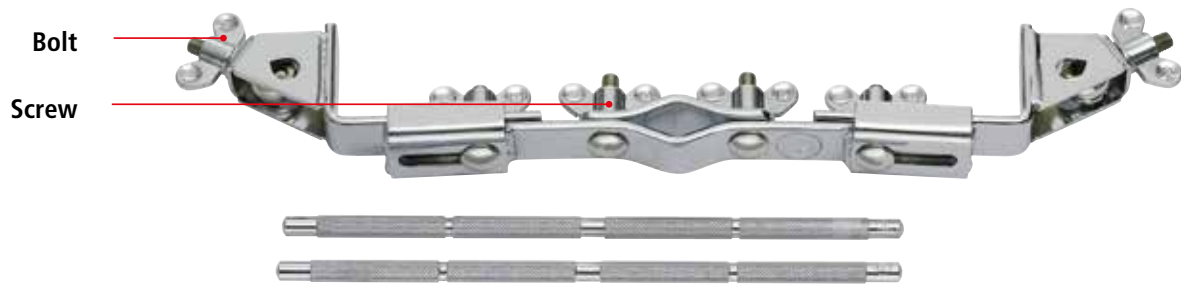

Model No.	REPLACEMENT PARTS	
	Bolt	Screw
MULTI CLAMP, TWO MOUNTS		
MC-2	SPARE-45	SPARE-47