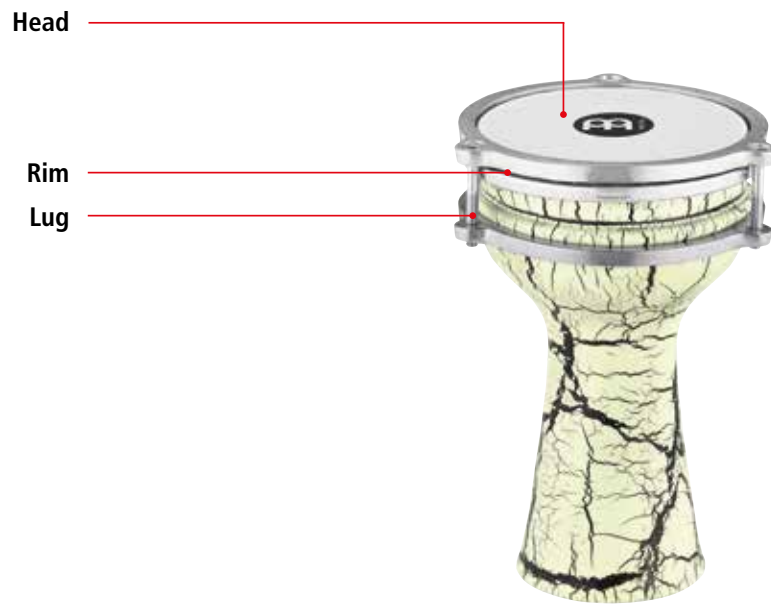

MINI DARBUKAS

Model No.	Size	REPLACEMENT PARTS		
		Head	Rim	Lug
MINI DARBUKAS				
HE-050	4 1/4"	HE-HEAD-050	HE-RIM-050	HE-LUG-050
HE-051	4 1/4"	HE-HEAD-050	HE-RIM-050	HE-LUG-050
HE-052	4 1/4"	HE-HEAD-050	HE-RIM-050	HE-LUG-050
HE-053	4 1/4"	HE-HEAD-050	HE-RIM-050	HE-LUG-050

V16.1 Features subject to change without notice. Not responsible for typographical errors.