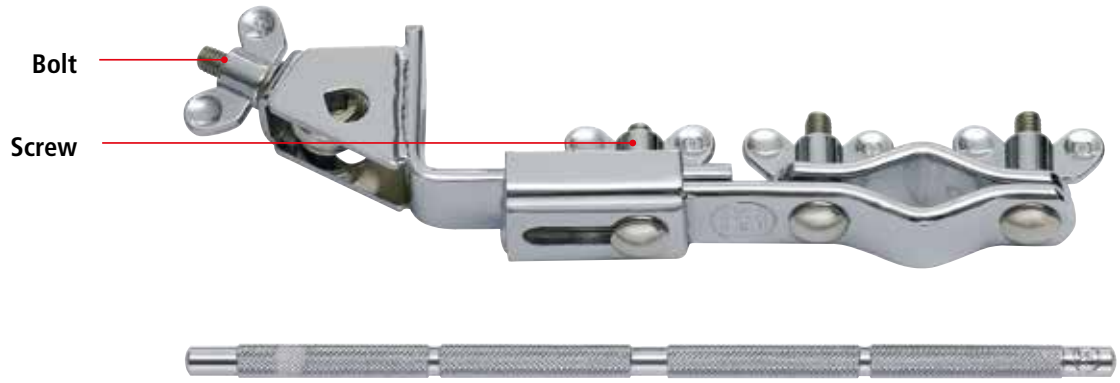

Screw

REPLACEMENT PARTS

Screw

Model No.

CYMBAL HOLDER

MC-CY

SPARE-48

Screw

		REPLACEMENT PARTS
Model No.		Screw
CYMBAL ATTACHMENT		
MCA		SPARE-48

V16.1 Features subject to change without notice. Not responsible for typographical errors.

Model No.	REPLACEMENT PARTS	
	Bolt	Screw
MULTI CLAMP, ONE MOUNT		
MC-1	SPARE-45	SPARE-47