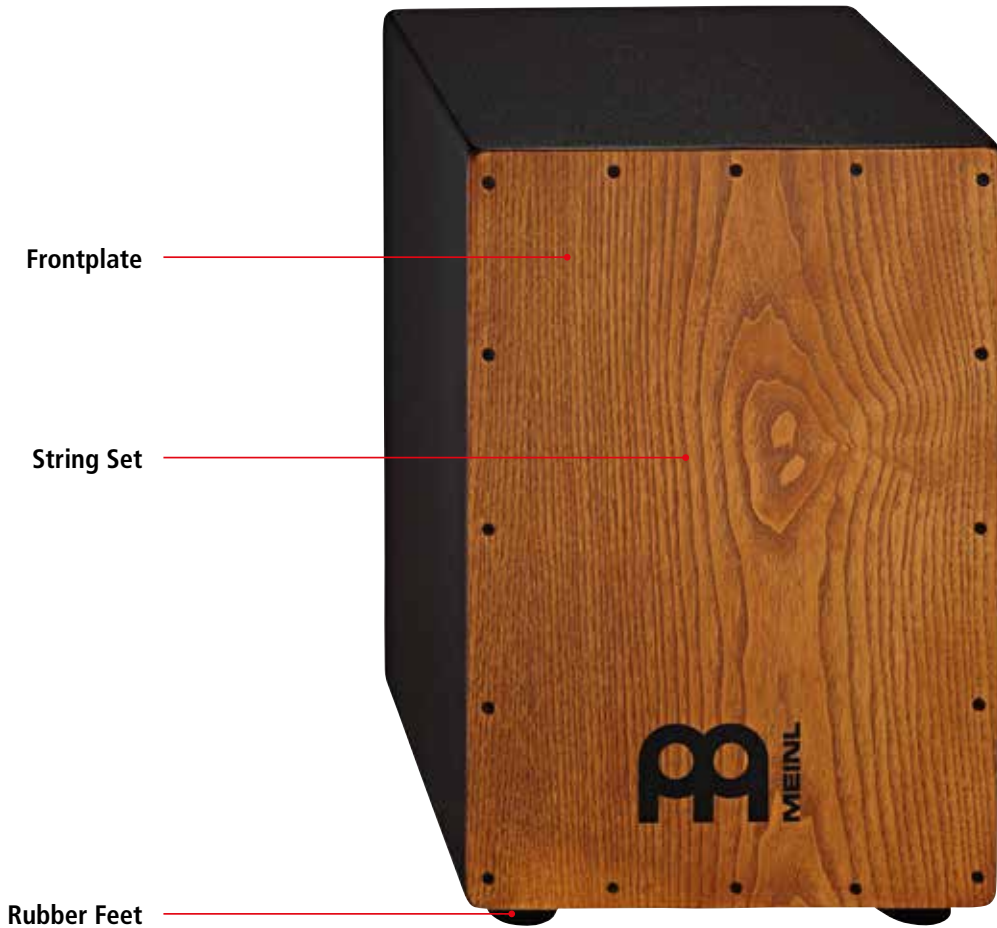

HEADLINER® SERIES STRING & SNARE CAJONS

REPLACEMENT PARTS

Model No.	Width	Height	Depth	Frontplate American White Ash	String Set	Rubber Feet
HEADLINER® SERIES CAJON						
HCAJ1AWA	11 3/4"	18"	11 3/4"	FP-HCAJ1AWA	SPARE-40	SPARE-79
HCAJ3AWA	11 3/4"	19 3/4"	11 3/4"	FP-HCAJ3AWA	SPARE-40	SPARE-79
HCAJ5AWA	13 1/4"	19 3/4"	13 3/4"	FP-HCAJ5AWA	SPARE-40	SPARE-79

V16.1 Features subject to change without notice. Not responsible for typographical errors.