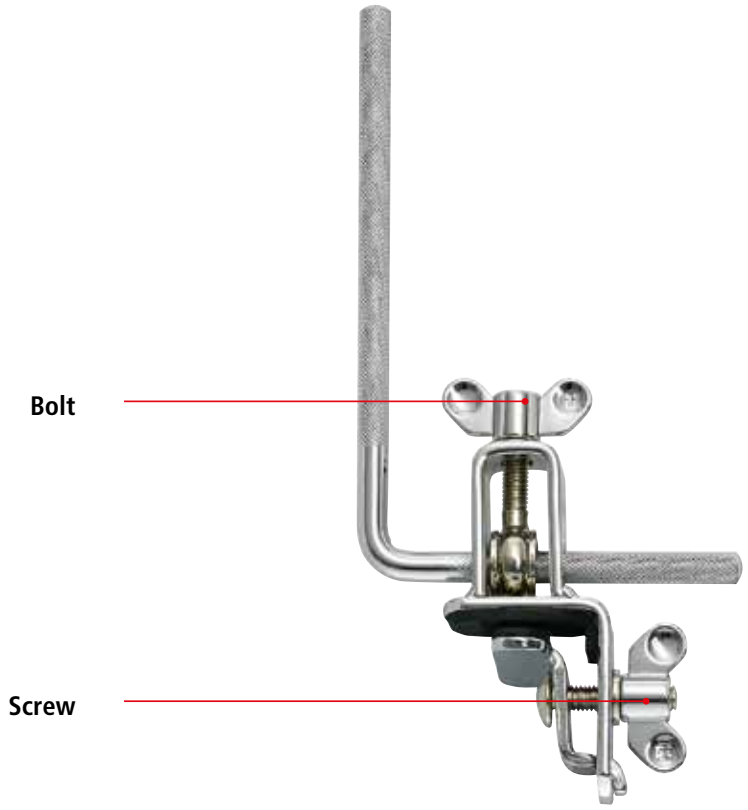

	REPLACEMENT PARTS					
Model No.	Wing Screw	Fast Lock Set	Nylon Strap	Stand	Rubber Feet	
LAPTOP TABLE STAND						
TMLTS	STAND-06	STAND-15	STAND-47	STAND-52	STAND-16	

V16.1 Features subject to change without notice. Not responsible for typographical errors.

Bolt

	REPLACEMENT PARTS
Model No.	Bolt
FRAME DRUM HOLDER	
MC-FDH	SPARE-45

V16.1 Features subject to change without notice. Not responsible for typographical errors.

Bolt

		REPLACEMENT PARTS
Model No.	TAMBOURINE HOLDER	Bolt
MC-TH		SPARE-45

V16.1 Features subject to change without notice. Not responsible for typographical errors.

Bolt

		REPLACEMENT PARTS
Model No.		Bolt
WOOD BLOCK HOLDER		
MWBH1		SPARE-45

V16.1 Features subject to change without notice. Not responsible for typographical errors.

		REPLACEMENT PARTS
Model No.		Screw
COWBELL BASS DRUM HOLDER		
MC-STBD		SPARE-47

V16.1 Features subject to change without notice. Not responsible for typographical errors.

Model No.	REPLACEMENT PARTS	
	Bolt	Screw
COWBELL BASS DRUM HOLDER		
MC-BD	SPARE-45	SPARE-47