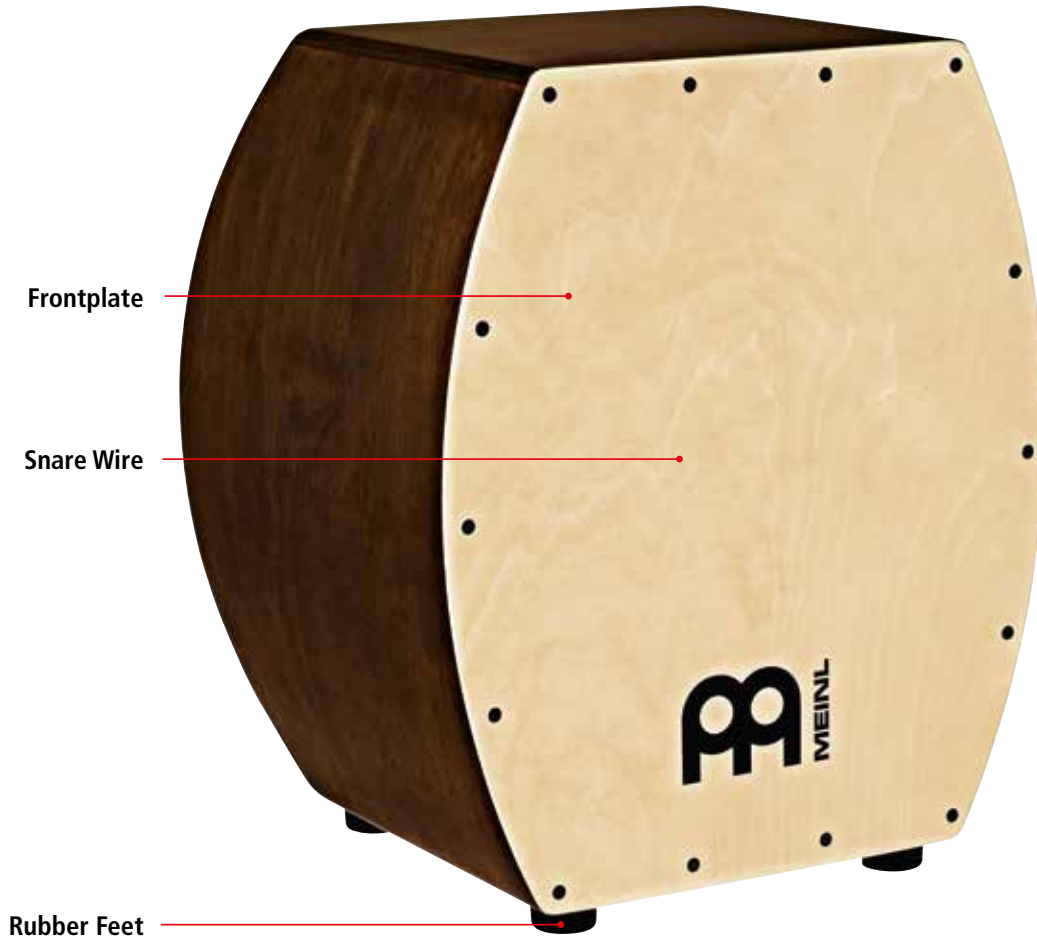

REPLACEMENT PARTS		
Model No.	Width	Height	Depth	Frontplate Maple	Snare Wire	Rubber Feet
JUMBO ARCH BASS CAJON						
SUBCAJ8VWB-M	16"	19 3/4"	13 1/2"	FP-SUBCAJ8VWB	SPARE-38	SPARE-79

V16.1 Features subject to change without notice. Not responsible for typographical errors.