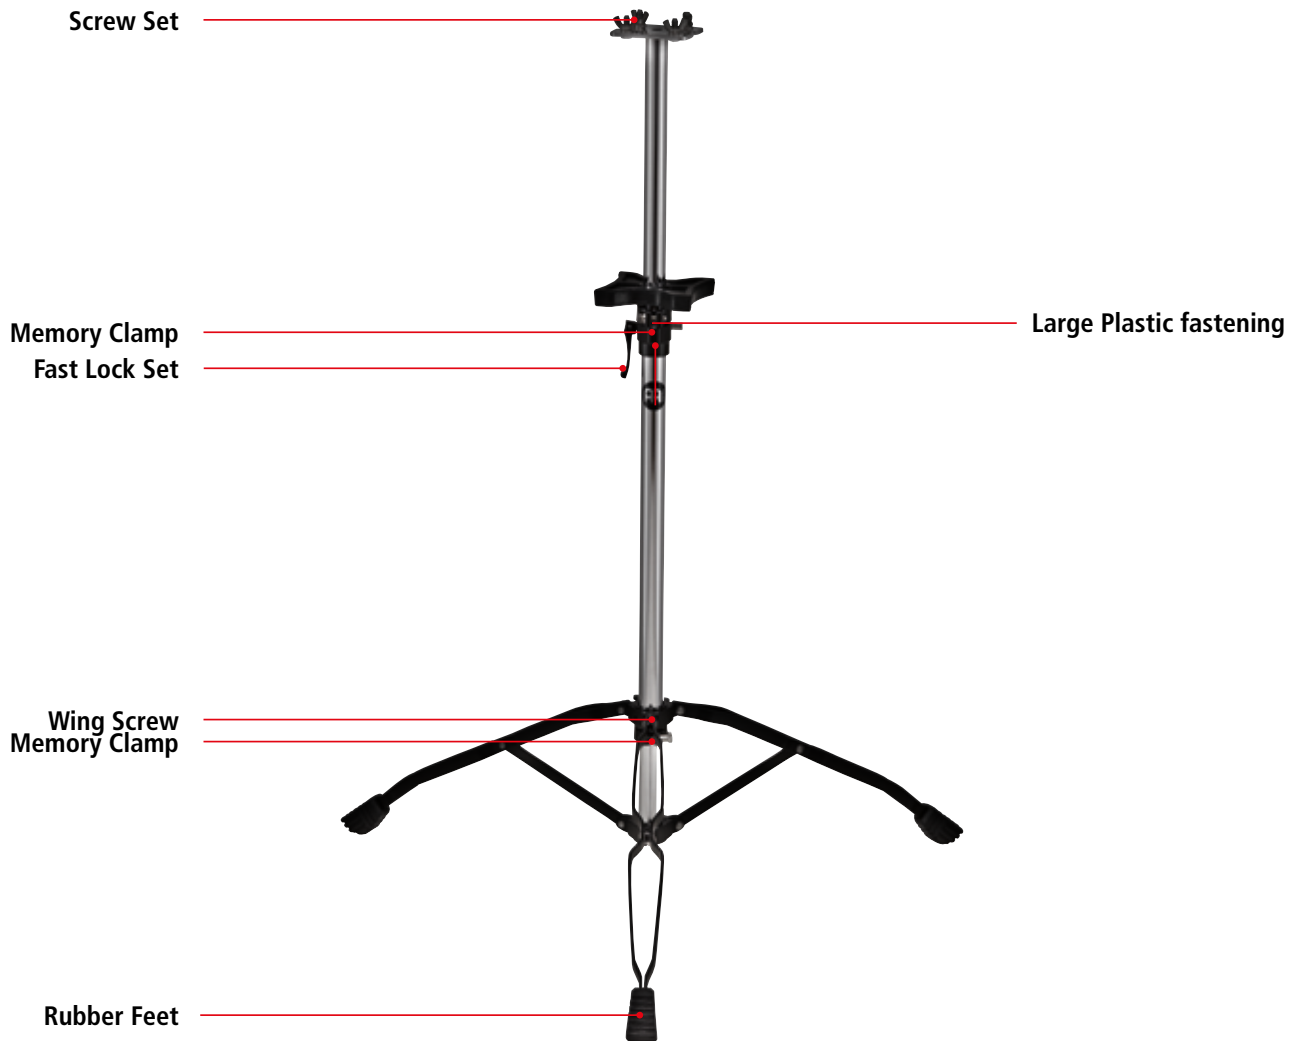

Model No.	REPLACEMENT PARTS			
	Bracket	Wing Screw	Screw Set	Fast Lock Set
CONGA DOUBLE STAND				
HDSTAND	HDBRACKET-04	STAND-05	STAND-57	STAND-15

Model No.	REPLACEMENT PARTS			
	Large Plastic Fastening	Memory Clamp, middle	Memory Clamp, lower	Rubber Feet
CONGA DOUBLE STAND				
HDSTAND	STAND-69	STAND-08	STAND-10	STAND-16

V16.1 Features subject to change without notice. Not responsible for typographical errors.