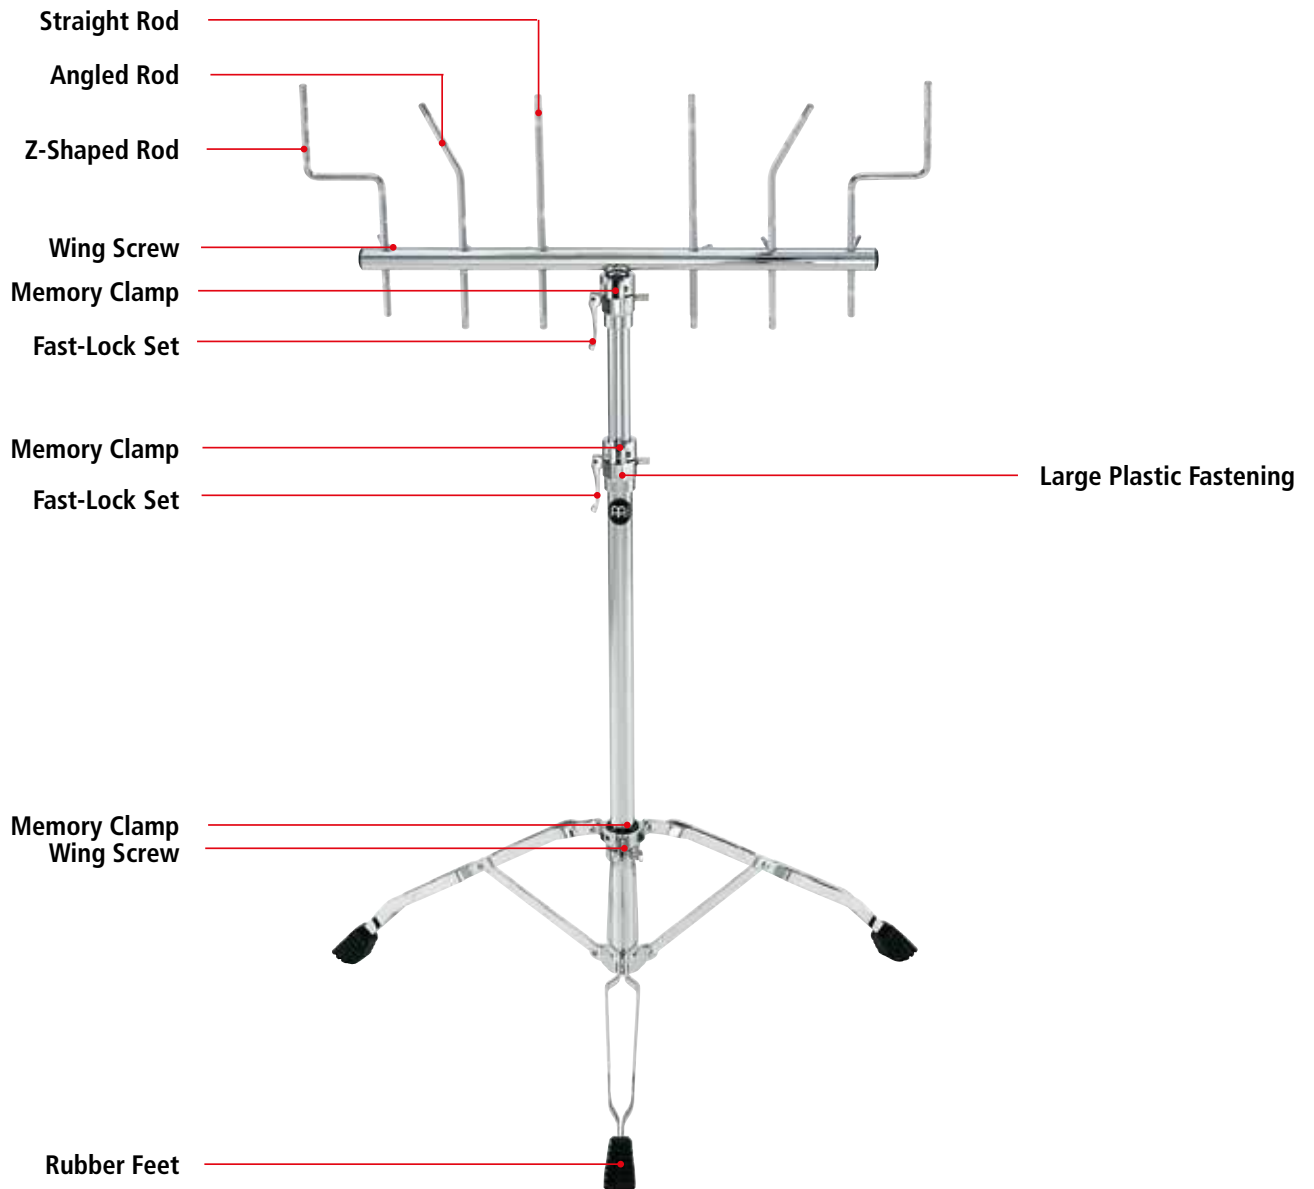

PERCUSSION STAND

REPLACEMENT PARTS				
Model No.	Straight Rod	Angled Rod	Z-Shaped Rod	Fast-Lock Set
PERCUSSION STAND				
TMPS	MC-R1	MC-R2	MC-R3	STAND-14

REPLACEMENT PARTS					
Model No.	Memory Clamp, lower	Memory Clamp, middle	Wing Screw	Rubber Feet	Large Plastic Fastening
PERCUSSION STAND					
TMPS	STAND-09	STAND-07	STAND-05	STAND-16	STAND-69

V16.1 Features subject to change without notice. Not responsible for typographical errors.