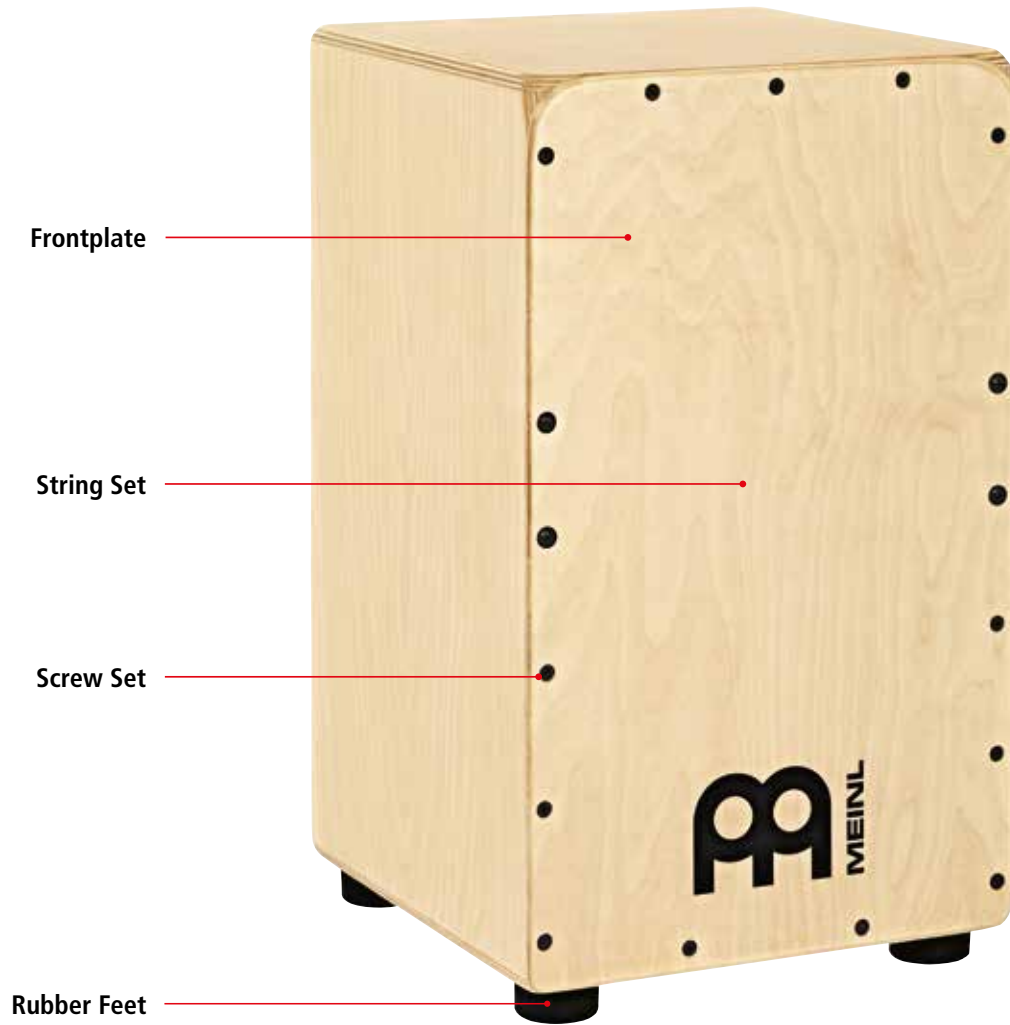

WOODCRAFT CAJONS

Model No.	Width	Height	Depth	REPLACEMENT PARTS			
				Frontplate	String Set	Screw Set	Rubber Feet
WOODCRAFT CAJON							
WC100B	11 3/4"	19 3/4"	12"	FP-WC100B	SPARE-107	SPARE-90	SPARE-79
WC100EB	11 3/4"	19 3/4"	12"	FP-WC100EB	SPARE-107	SPARE-90	SPARE-79

V16.1 Features subject to change without notice. Not responsible for typographical errors.