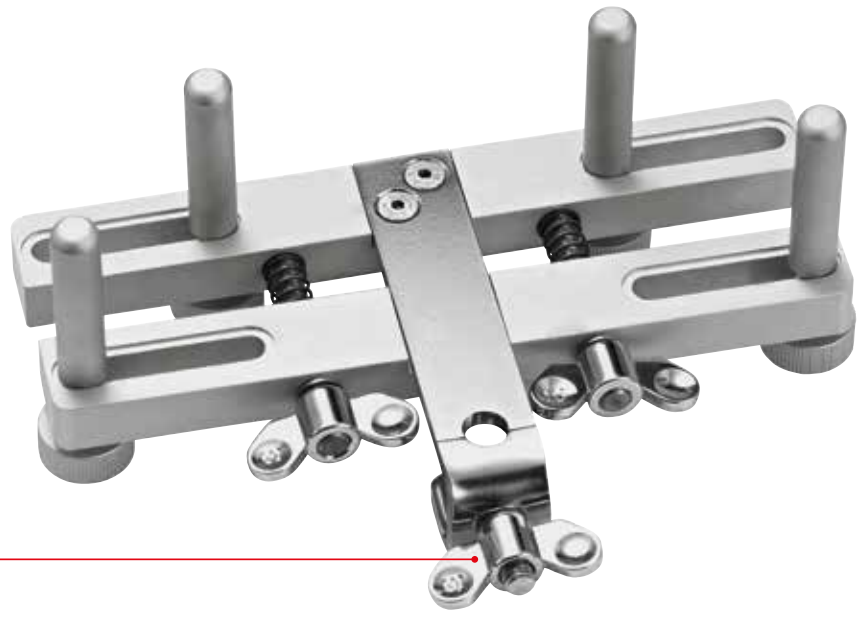

Bolt

	REPLACEMENT PARTS
Model No.	Bolt
FRAME DRUM HOLDER	
MC-FDH	SPARE-45

V16.1 Features subject to change without notice. Not responsible for typographical errors.