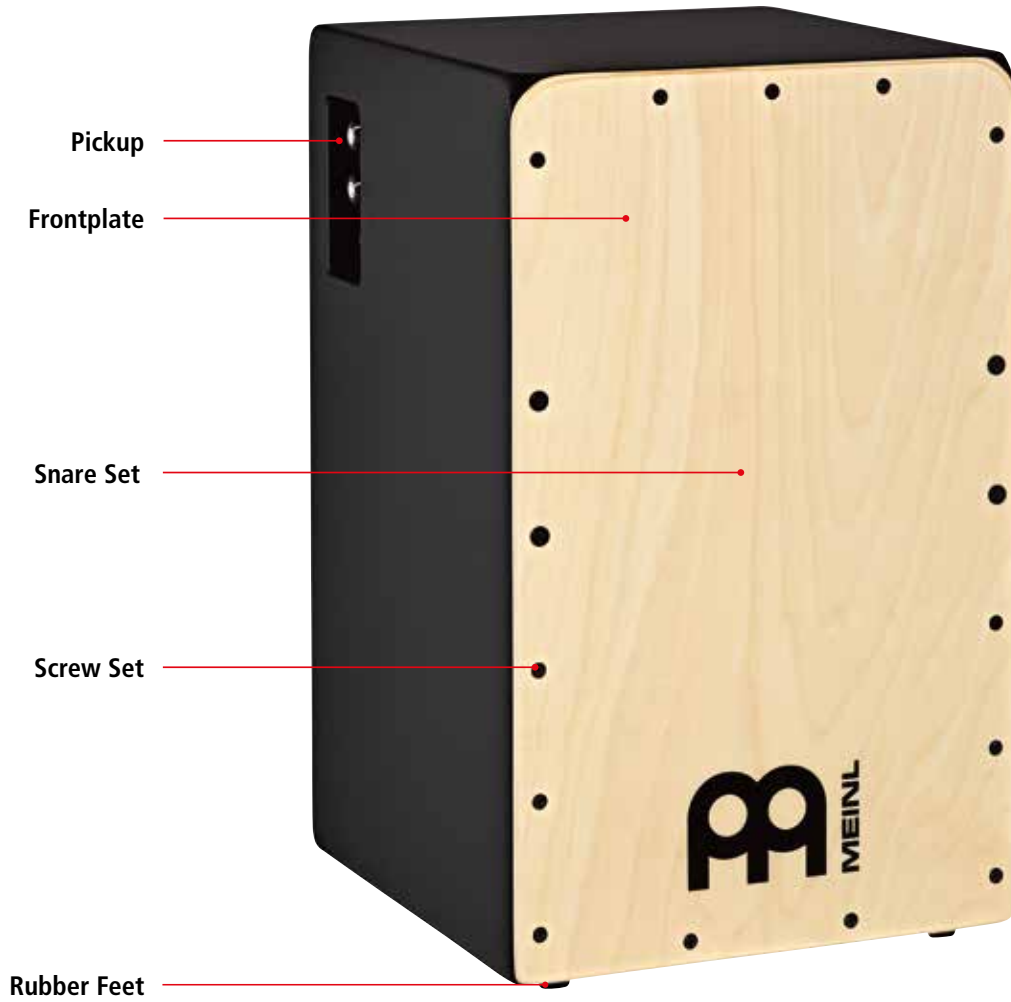

PICKUP CAJONS

Model No.	Width	Height	Depth	REPLACEMENT PARTS				Rubber Feet
				Frontplate Baltic Birch	Pickup	Snare	Screw Set	
PICKUP SNARECRAFT PROFESSIONAL CAJON								
PSC100B	11 3/4"	19 3/4"	11 3/4"	FP-PSC100B	PU-1	SPARE-94	SPARE-93	SPARE-79

VI6.1 Features subject to change without notice. Not responsible for typographical errors.