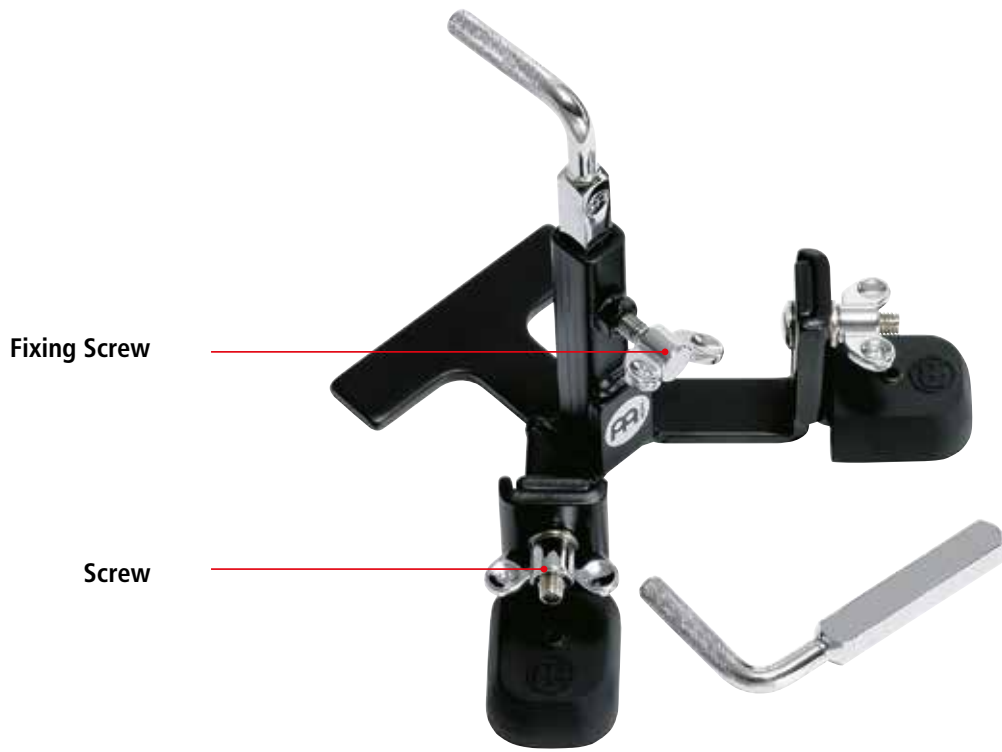

Model No.	REPLACEMENT PARTS	
	Fixing Screw	Screw
PEDAL MOUNT		
PM-1	SPARE-47	STAND-05