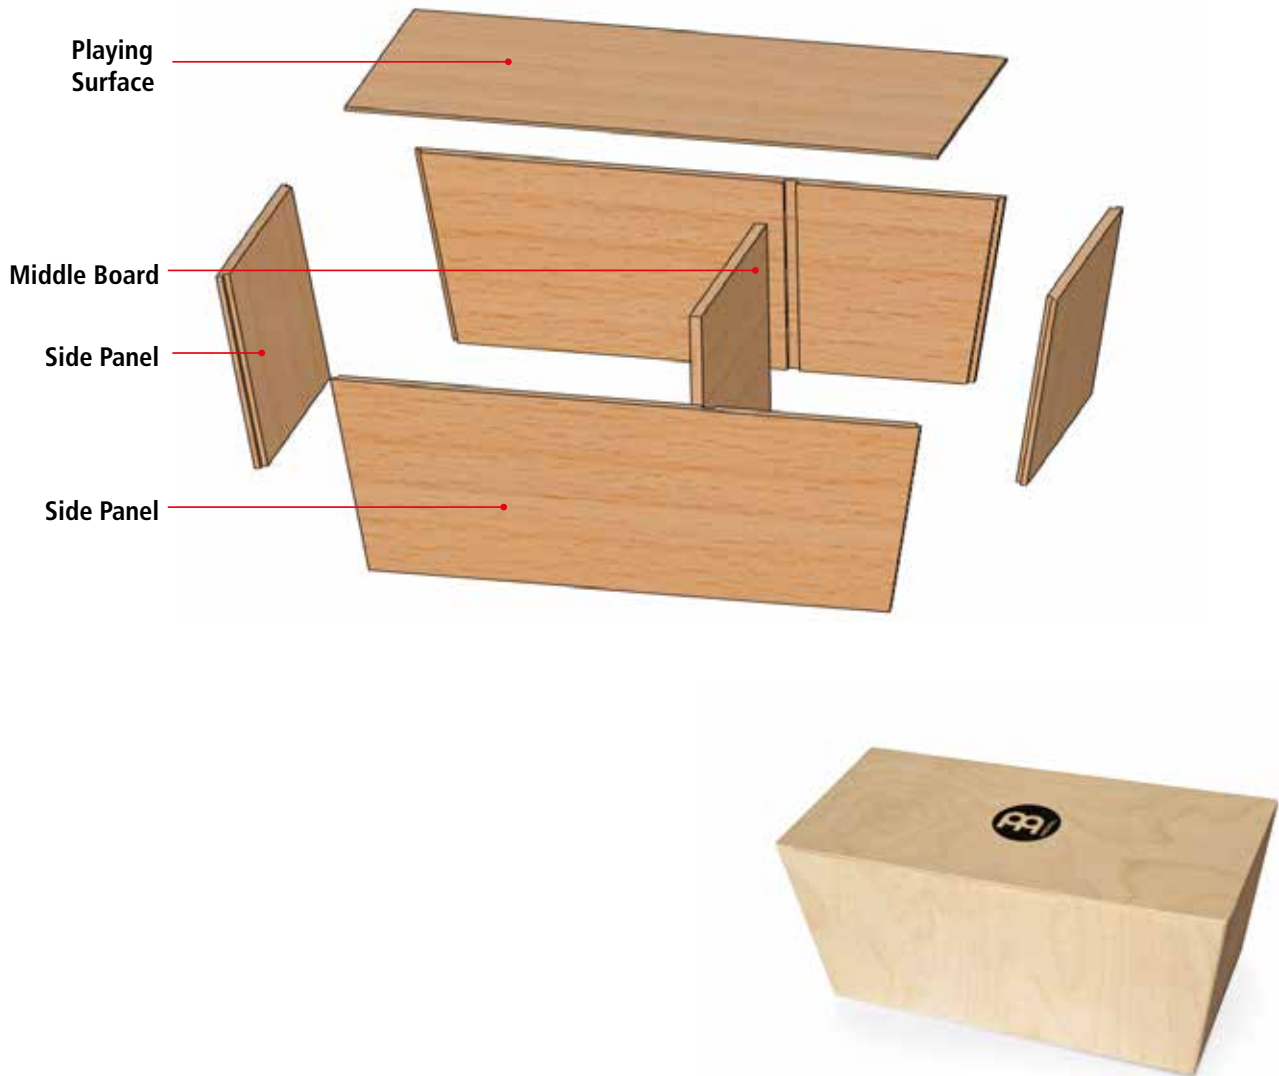

MAKE YOUR OWN BONGO CAJON

				REPLACEMENT PARTS		
Model No.	Width	Height	Depth	Playing Surface	Side Panels, long, left	Side Panels, long, right
MAKE YOUR OWN BONGO CAJON						
MYO-BCAJ	15 3/4"	6 3/4"	7 1/4"	MYO-SPARE-08	MYO-SPARE-10	MYO-SPARE-11

				REPLACEMENT PARTS		
Model No.	Width	Height	Depth	Side Panels, short	Middle Board	Construction Manual
MAKE YOUR OWN BONGO CAJON						
MYO-BCAJ	15 3/4"	6 3/4"	7 1/4"	MYO-SPARE-09	MYO-SPARE-12	MYO-SPARE-13

V16.1 Features subject to change without notice. Not responsible for typographical errors.