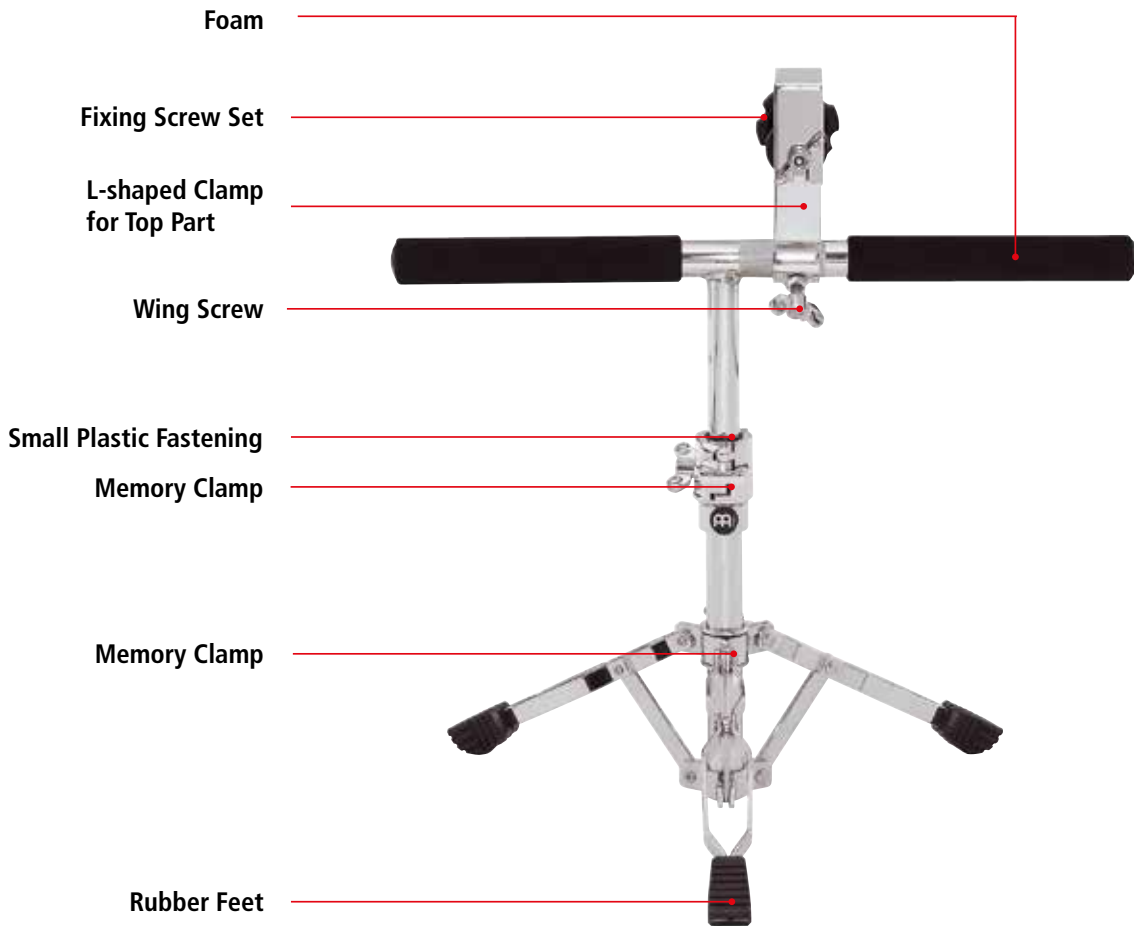

REPLACEMENT PARTS			
Model No.	L-Shaped Clamp	Fixing Screw Set	Memory Clamp, middle	Memory Clamp, lower
PROFESSIONAL BONGO STAND FOR SEATED PLAYERS				
TMB-S	STAND-18	STAND-19	STAND-11	STAND-09

	REPLACEMENT PARTS				
Model No.	Wing Screw	Wing Nut	Foam	Rubber Feet	Small Plastic Fastening
PROFESSIONAL BONGO STAND FOR SEATED PLAYERS					
TMB-S	STAND-05	STAND-20	SPARE-42	STAND-16	STAND-68