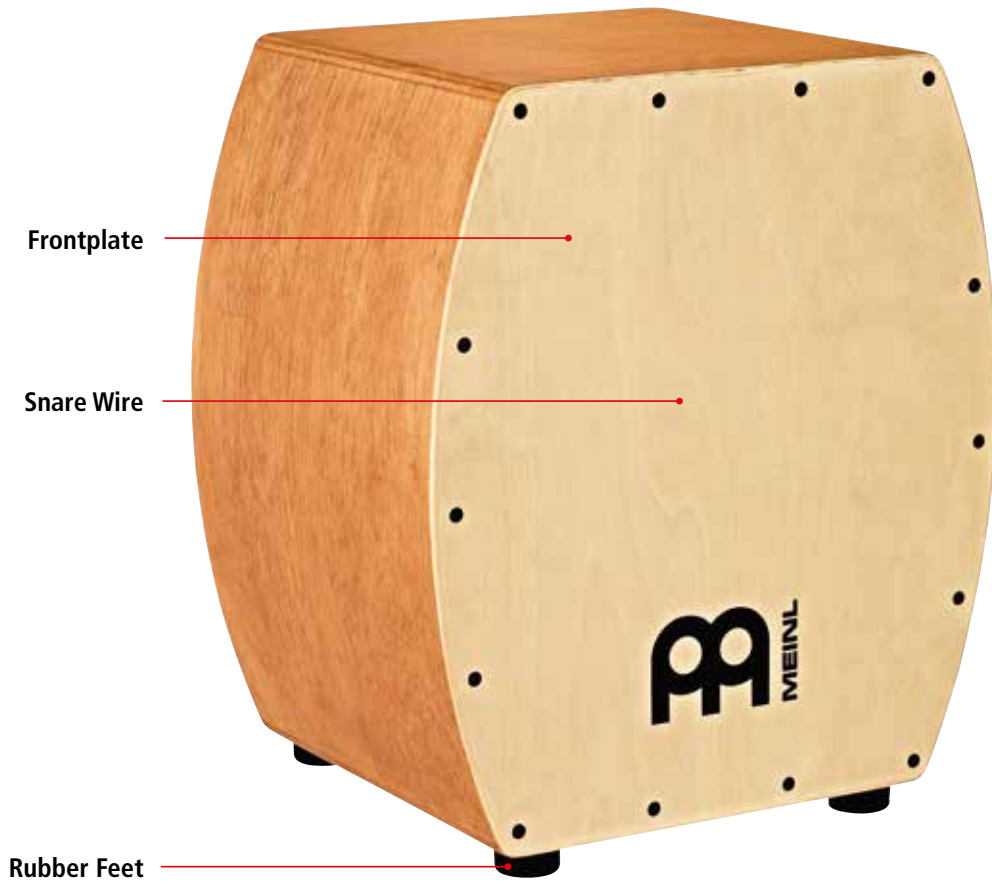

BASS CAJONS

				REPLACEMENT PARTS		
Model No.	Width	Height	Depth	Frontplate Maple	Snare Wire	Rubber Feet
ARCH BASS CAJON						
SUBCAJ7SNT-M	15 1/4"	18"	12"	FP-SUBCAJ7SNT	SPARE-38	SPARE-79

V16.1 Features subject to change without notice. Not responsible for typographical errors.