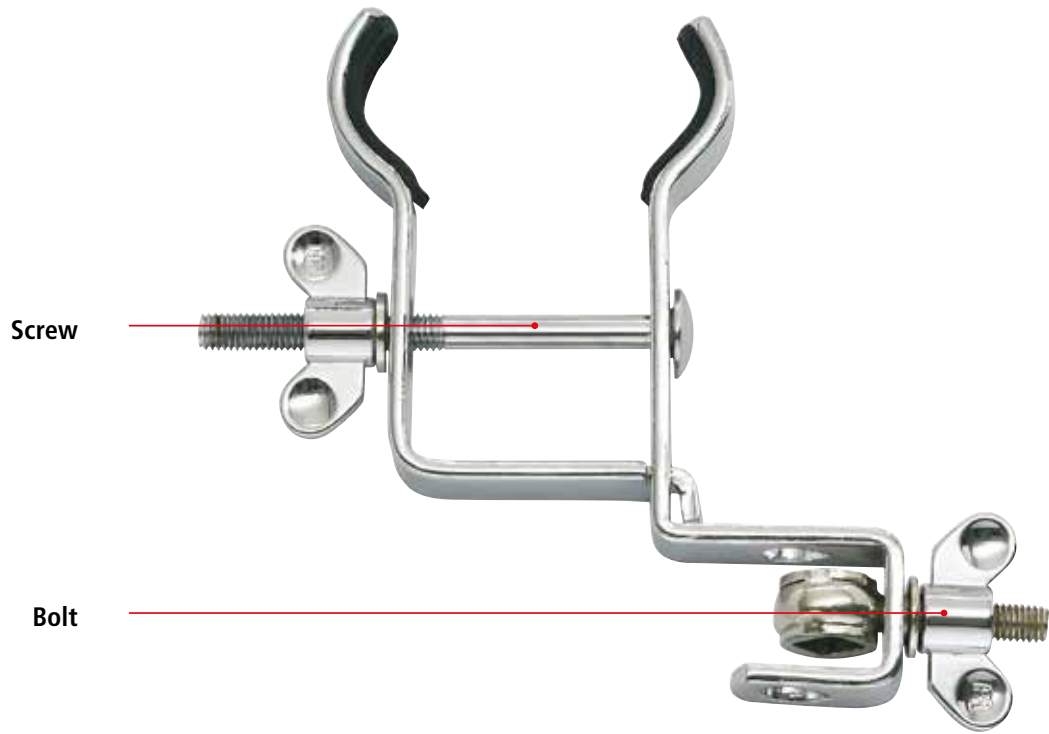

V16.1 Features subject to change without notice. Not responsible for typographical errors.

Screw

		REPLACEMENT PARTS
Model No.		Screw
CHIMES HOLDERS		
MC-CHL		SPARE-46
MC-CH		SPARE-46

Model No.	REPLACEMENT PARTS	
	Rubber	Screw
SHAKER HOLDER		
MC-SH	SPARE-52	SPARE-47

			REPLACEMENT PARTS	
Model No.	Screw	Bolt		
GUIRO HOLDER				
MC-GU	SPARE-53	SPARE-45		

V16.1 Features subject to change without notice. Not responsible for typographical errors.

Screw

REPLACEMENT PARTS

Screw