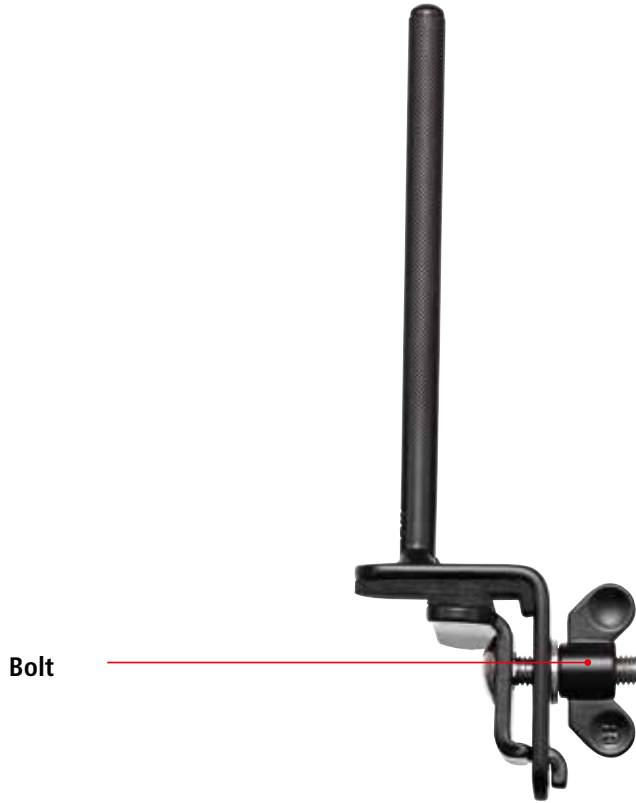

REPLACEMENT PARTS
Model No.		Screw
COWBELL BASS DRUM HOLDER		
MC-STBD		SPARE-47

V16.1 Features subject to change without notice. Not responsible for typographical errors.