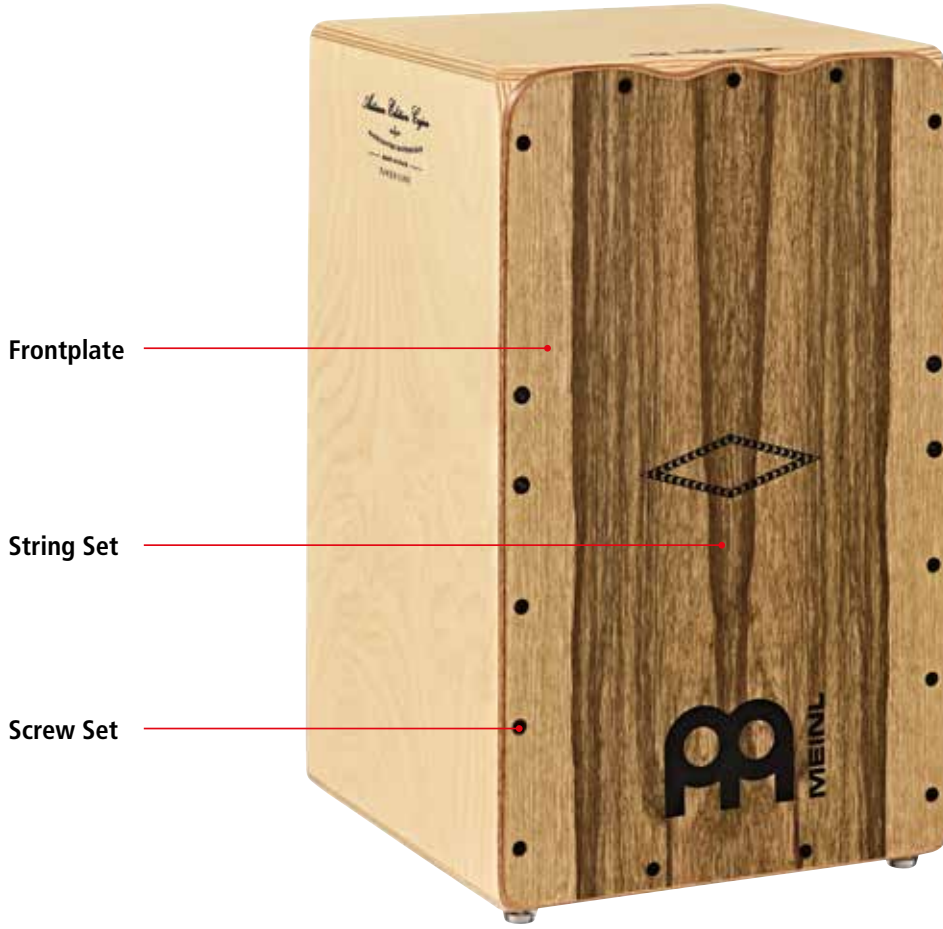

ARTISAN EDITION CAJONS

Model No.	Width	Height	Depth	REPLACEMENT PARTS		
				Frontplate	String Set	Screw Set
ARTISAN EDITION CAJONS TANGO LINE						
AETLLI	11 1/4"	19"	11 3/4"	FP-AETLLI	SPARE-107	SPARE-108
AETLLE	11 1/4"	19"	11 3/4"	FP-AETLLE	SPARE-107	SPARE-108

V16.1 Features subject to change without notice. Not responsible for typographical errors.